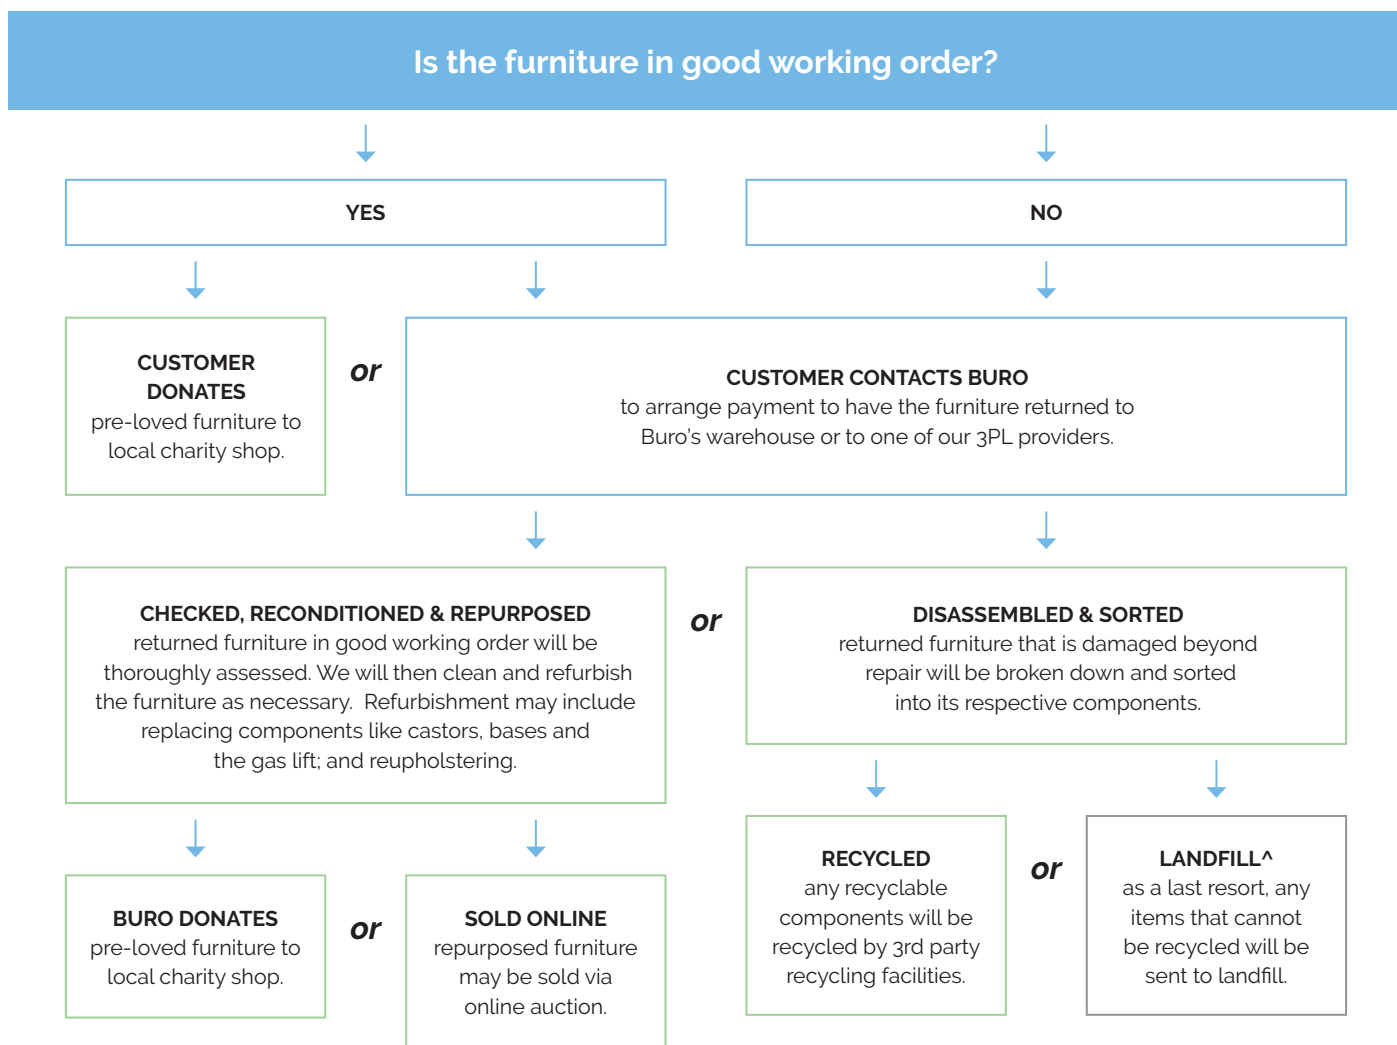

Carton Dimensions.

Width	600
Height	270
Length	630
Weight	12 kg

Upholstery.

Spice Custom²

Black²
13

Quality Assurance and Accreditations.

Buro Product Stewardship Programme.

We encourage repurposing and recycling of pre-loved office furniture to reduce our impact on the environment. When a customer has Buro furniture* that they wish to dispose of, we apply the following steps to determine the most appropriate method.