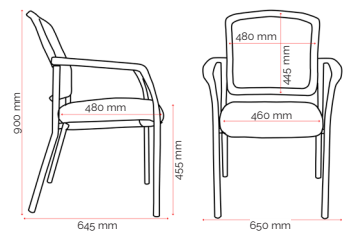

International Standards.

The Buro Lindis Mesh Back is supported by the following Internationally recognised standards:

- **AFRDI Level 6** Severe Commercial Certification
- **GREENGUARD** certification

Features.

- Generous size seat and back
- Stackable*
- Breathable mesh back upholstery
- High density PU moulded foam seat
- Reflective silver powder coat frame
- Black polypropylene arms

Custom Options.

- 40mm Glides for extra seat height (CE1153P)
- Customer specified fabric (seat only)

Specifications. (mm)

Overall	650w / 645d / 900h
Back	480w / 445h
Seat	460w / 480d
Seat Height	455h

*Recommended safe stacking height: 4 chairs

Carton Dimensions.

Width	570
Height	270
Length	840
Weight	12 kg

Upholstery.

Elastic III Custom⁴

Black³
153