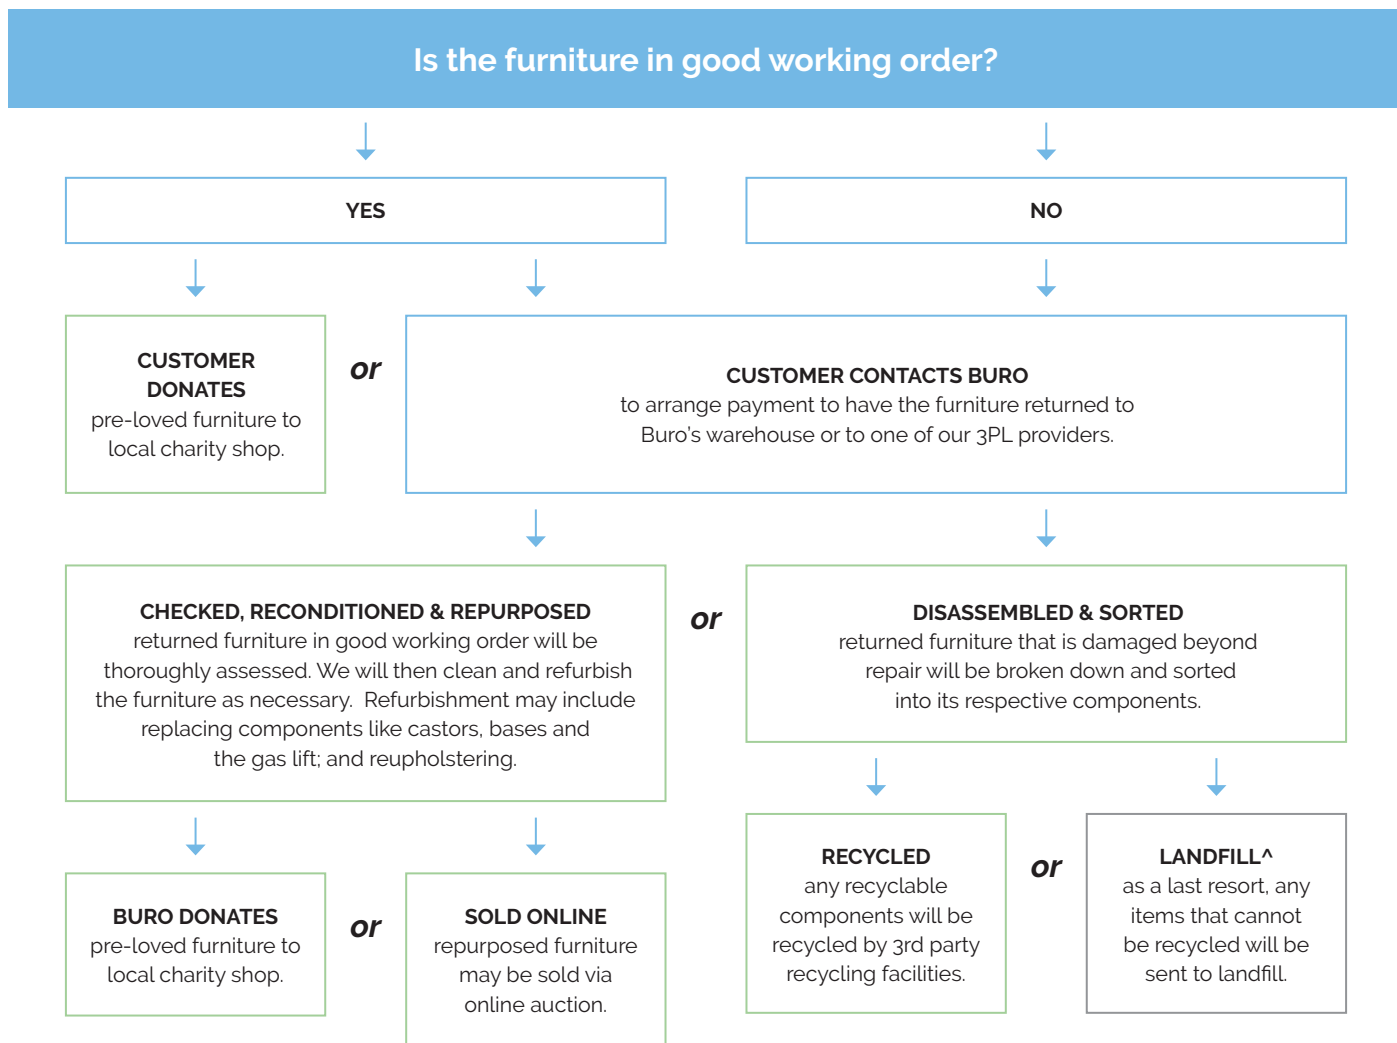

Upholstery.

SafeTex (Anti-Bacterial)

Quality Assurance and Accreditations.

Buro Product Stewardship Programme.

We encourage repurposing and recycling of pre-loved office furniture to reduce our impact on the environment. When a customer has Buro furniture* that they wish to dispose of, we apply the following steps to determine the most appropriate method.