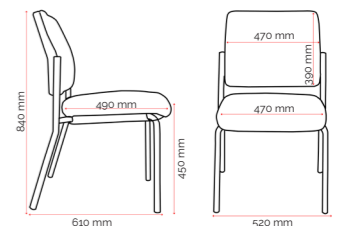

Upholstery.

SafeTex (Anti-Bacterial)