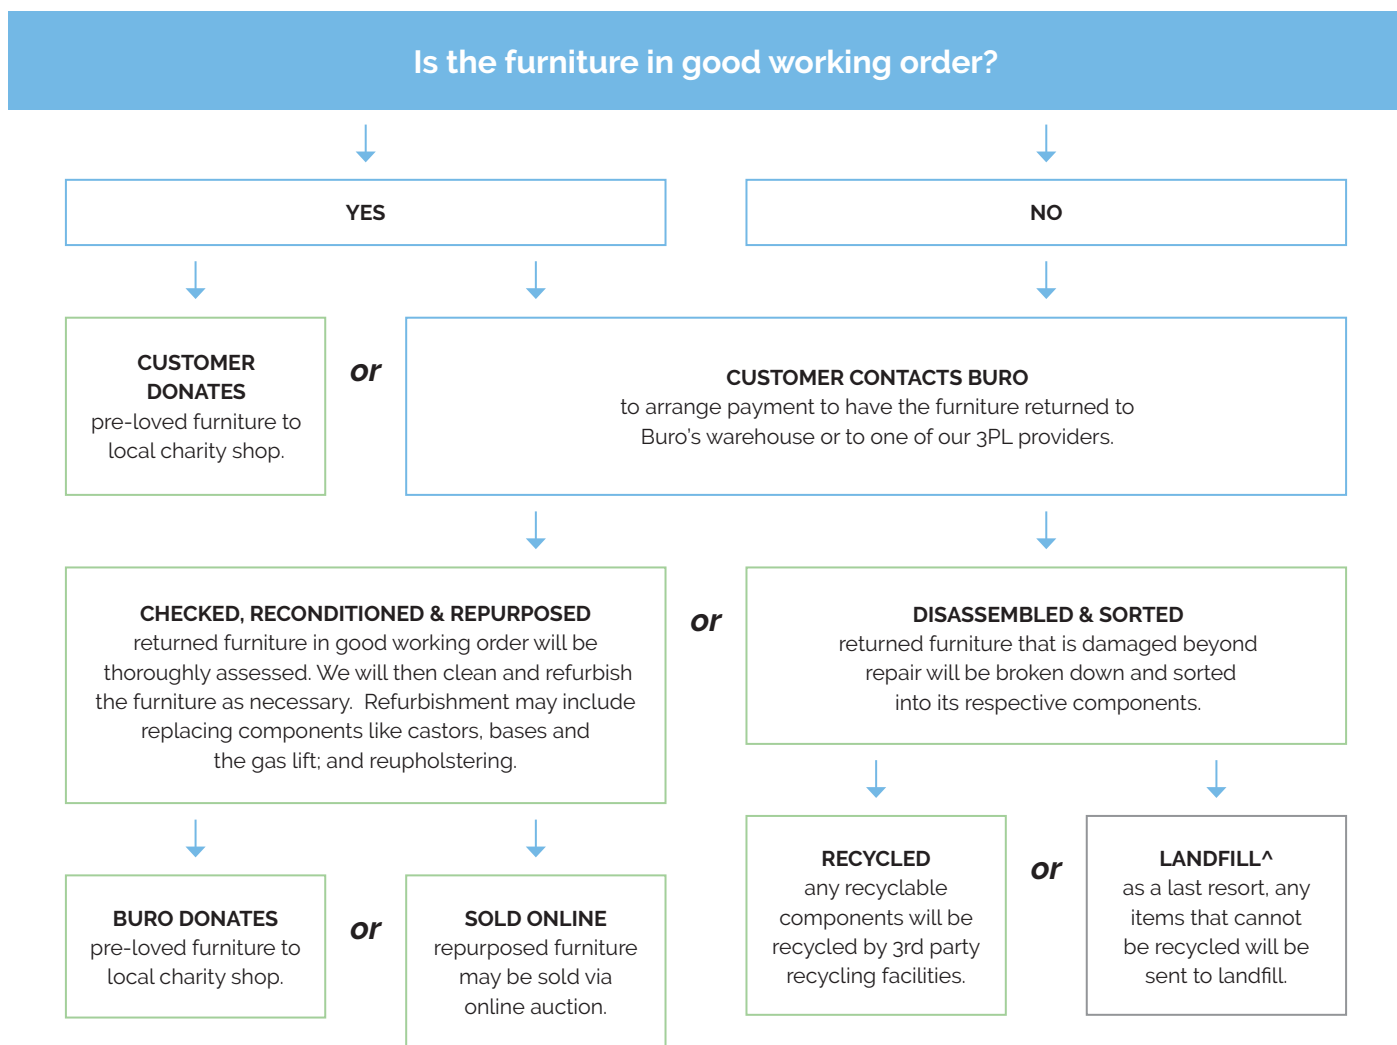

Width	580
Height	250
Length	980
Weight	11 kg

Upholstery.

Jett Custom⁵

		
Dark Blue ⁴ FY61	Black ³ FY63	Custom Upholstery Available

Quality Assurance and Accreditations.

10 YEAR GUARANTEE	2 YEAR JETT FABRIC GUARANTEE	6-8 (HRS) BURO NON-TOXIC DAILY SITTING	130 (KG) BURO GUARANTEED USER WEIGHT		
--------------------------------	--	---	---	---	---

1

2

Buro Product Stewardship Programme.

We encourage repurposing and recycling of pre-loved office furniture to reduce our impact on the environment. When a customer has Buro furniture* that they wish to dispose of, we apply the following steps to determine the most appropriate method.