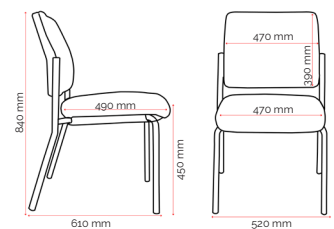

- With arms
- 40mm Glides for extra seat height (CE1153P)

Specifications. (mm)

Overall	520w / 610d / 840h
Back	470w / 390h
Seat	470w / 490d
Seat Height	450h

*Recommended safe stacking height: 4 chairs

Carton Dimensions.

Width	580
Height	250
Length	980
Weight	11 kg

Upholstery.

Jett Custom⁵

		
Dark Blue ⁴ FY61	Black ³ FY63	Custom Upholstery Available

Quality Assurance and Accreditations.

10 YEAR GUARANTEE	2 YEAR JETT FABRIC GUARANTEE	6-8 (HRS) BURO NON-TOXIC DAILY SITTING	130 (KG) BURO GUARANTEED USER WEIGHT		
--------------------------------	--	---	---	---	---