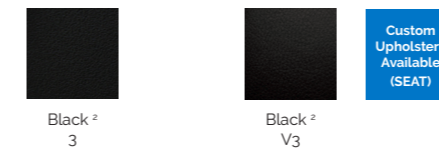

Upholstery.

Polypropylene (Back) Vinyl (Seat) Custom³