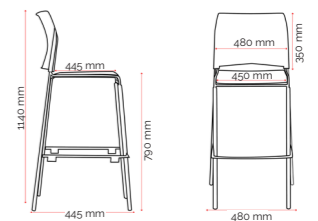

Custom Options.

- Silver powder coated tubular frame³
- Colour options available³
- Customer specified fabric (seat only)³

Specifications. (mm)

Overall	480w / 445d / 1140h
Back	480w / 350h
Seat	450w / 445d
Seat Height	790h

Recommended safe stacking height:

- Floor Stacking: 4 barstools
- Trolley Stacking: 10 barstools

Weight	7.9 kg
--------	--------

Upholstery.

Polypropylene (Back) Vinyl (Seat) Custom³

Quality Assurance and Accreditations.