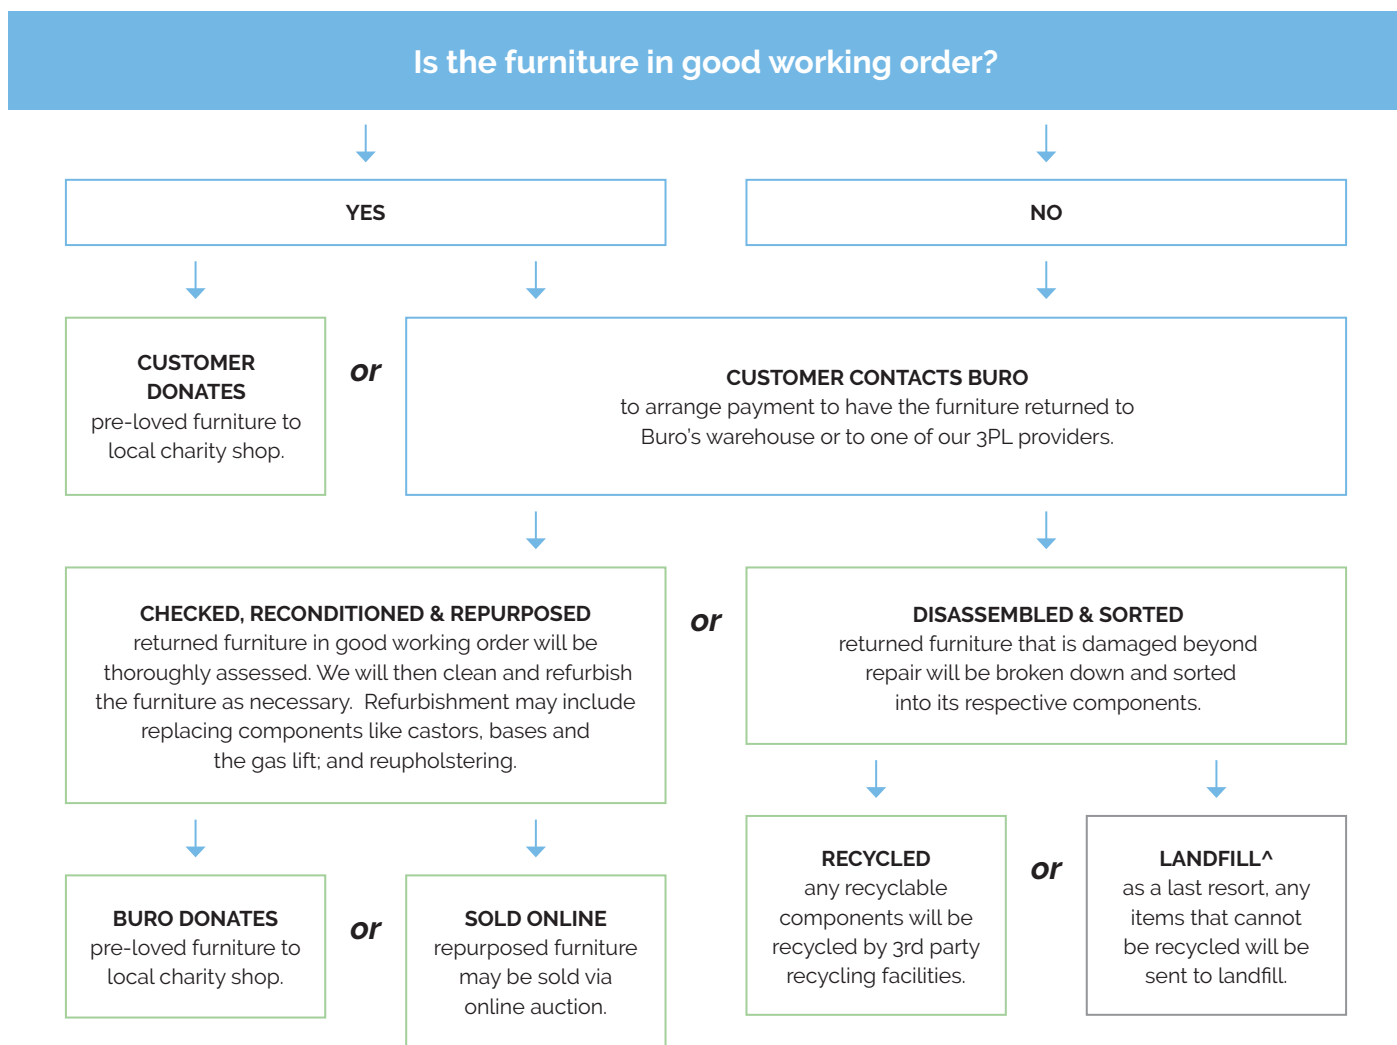

Recommended safe stacking height:

- Floor Stacking: 4 barstools
- Trolley Stacking: 10 barstools

Weight	7.9 kg
--------	--------

Upholstery.

Polypropylene (Back) Vinyl (Seat) Custom³

Quality Assurance and Accreditations.

Buro Product Stewardship Programme.

We encourage repurposing and recycling of pre-loved office furniture to reduce our impact on the environment. When a customer has Buro furniture* that they wish to dispose of, we apply the following steps to determine the most appropriate method.