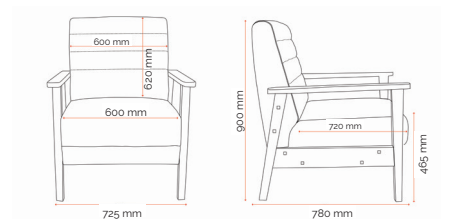

International Standards.

The Buro Nimbus is supported by the following Internationally recognised standards:

- Tested to ANSI/BIFMA x5.1-2011 General-Purpose Office Chairs

Features.

- 140kg capacity loading
- Dillon PU Anti-Microbial upholstery
- Heavy-duty solid wood frame
- High density polyurethane contoured moulded foam

Custom Options.

- Customer Specified fabrics²
- Nimbus Plus - wide seat

Specifications. (mm)

	912 Nimbus	913 Nimbus Plus
Overall	725w / 780d / 900h	825w / 780d / 900h
Back	600w / 620h	690w / 620h
Seat	600w / 720d	690w / 720d
Seat Height	465h	465h

Carton Dimensions.

Width	660	825
Height	570	900
Length	770	780
Weight	23kg	24.8kg

Upholstery.

Dillon PU Custom²

PU17
Stratus