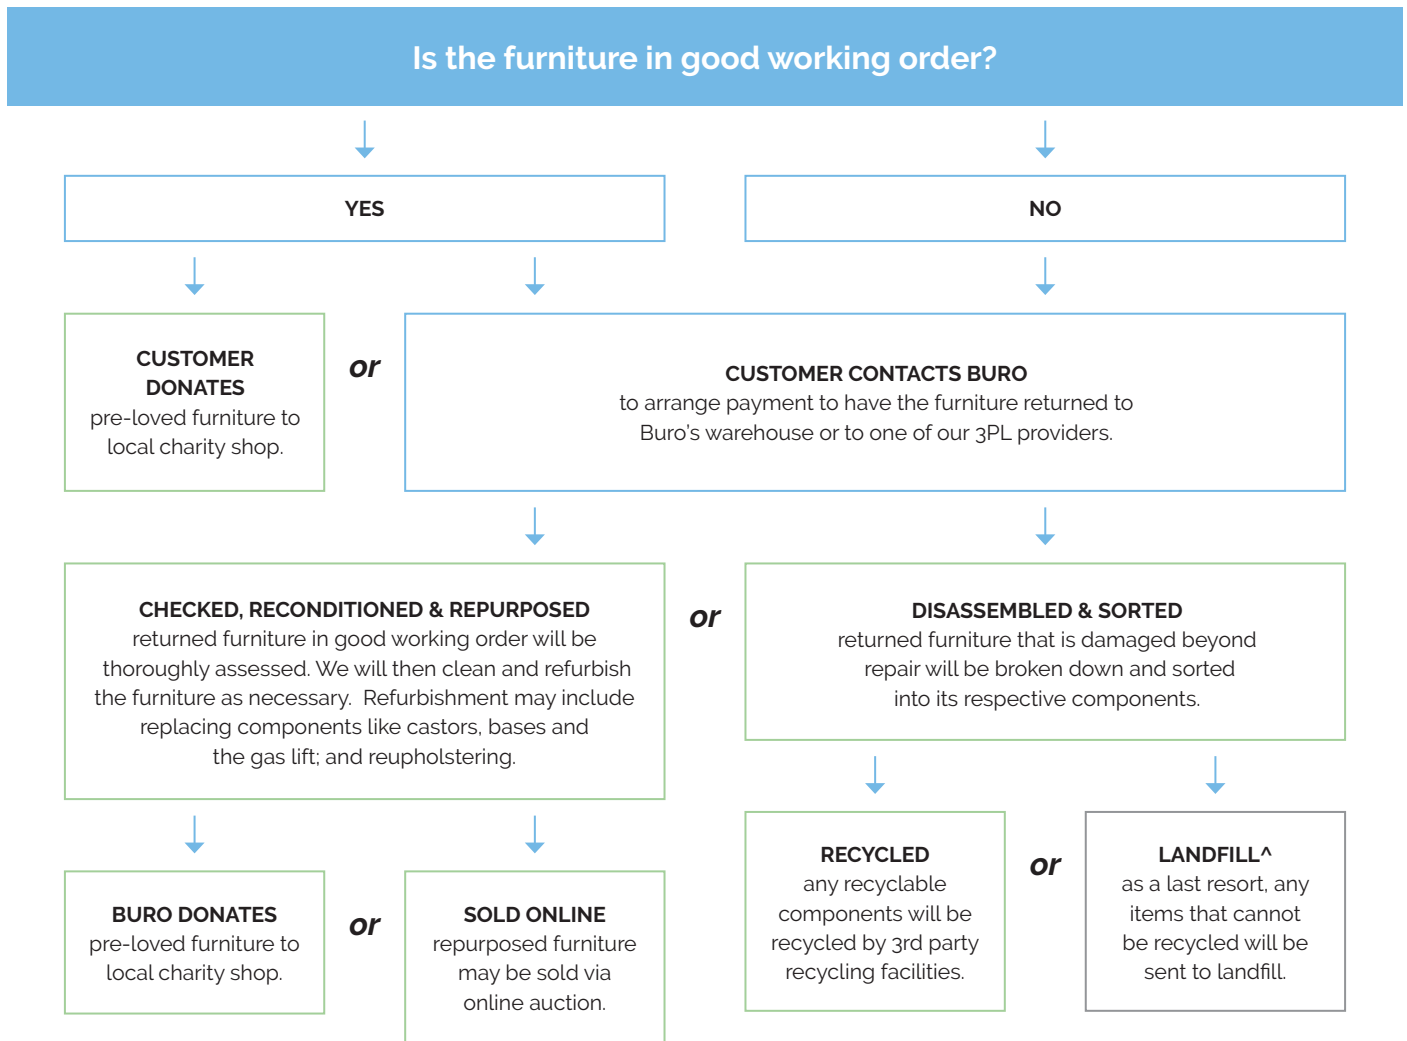

Upholstery.

Dillon PU Custom²

PU17
Stratus

Quality Assurance and Accreditations.

Buro Product Stewardship Programme.

We encourage repurposing and recycling of pre-loved office furniture to reduce our impact on the environment. When a customer has Buro furniture* that they wish to dispose of, we apply the following steps to determine the most appropriate method.