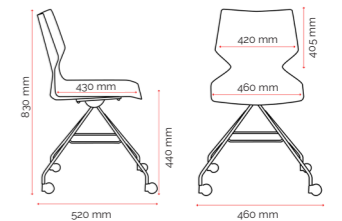

Features.

- 100% polypropylene shell
- Strong 16mm 2mm gauge tubular 4 leg swivel frame
- Quality powder coated frame finishes in black or white
- Assembly required

Custom Options.

- Custom seat upholstery
- Custom full chair upholstery (selected fabrics only)
- Alternative shell & frame colours - MOQ's and selected colours only apply
- Glides

Specifications. (mm)

Overall	460w / 520d / 830h
Back	420w / 405h
Seat	460w / 430d
Seat Height	440h

Colours.

Colours

Quality Assurance and Accreditations.

Buro Product Stewardship Programme.

We encourage repurposing and recycling of pre-loved office furniture to reduce our impact on the environment. When a customer has Buro furniture* that they wish to dispose of, we apply the following steps to determine the most appropriate method.