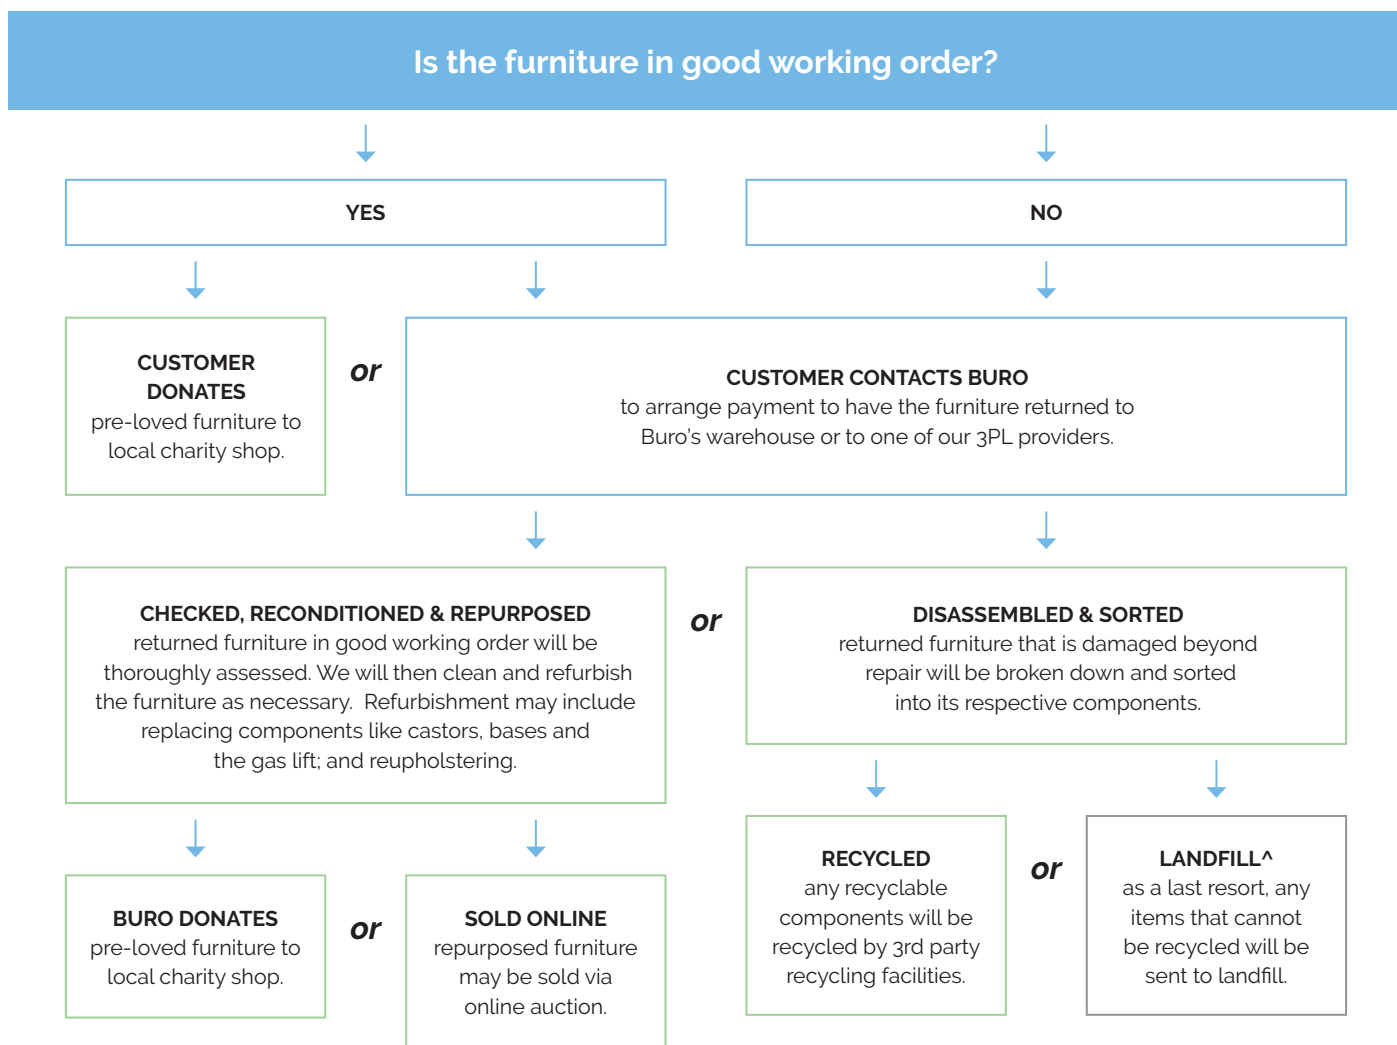

Specifications. (mm)

Overall	460w / 520d / 830h
Back	420w / 405h
Seat	460w / 430d
Seat Height	440h

Colours.

Colours

Quality Assurance and Accreditations.

Buro Product Stewardship Programme.

We encourage repurposing and recycling of pre-loved office furniture to reduce our impact on the environment. When a customer has Buro furniture* that they wish to dispose of, we apply the following steps to determine the most appropriate method.