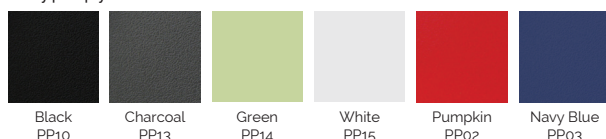

#### STACKABLE 4 LEG FRAME

Black powder coated steel

## Colours.

Polypropylene<sup>2</sup>