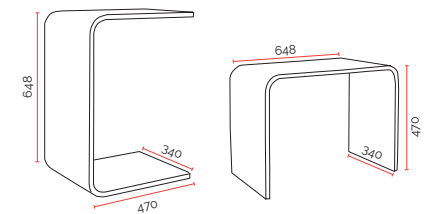

Specifications. (mm)

Overall Upright Table 340w / 470d / 648h
Overall Occasional Table 648w / 340d / 470h

Quality Assurance and Accreditations.

Buro Product Stewardship Programme.

We encourage repurposing and recycling of pre-loved office furniture to reduce our impact on the environment. When a customer has Buro furniture* that they wish to dispose of, we apply the following steps to determine the most appropriate method.