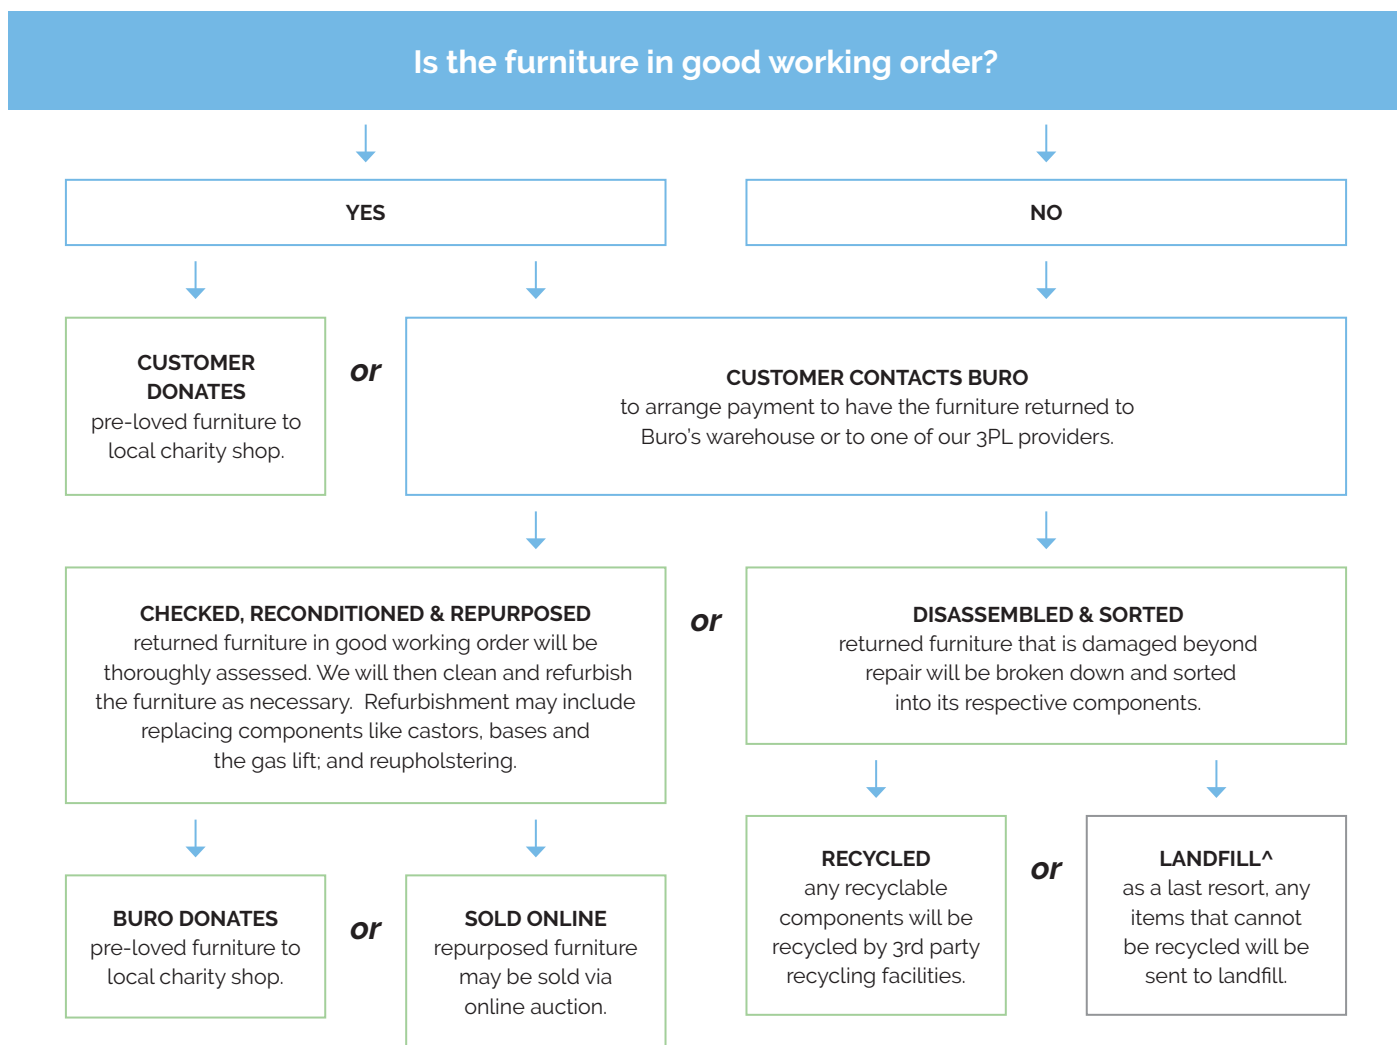

Specifications. (mm)

Overall Upright Table 340w / 470d / 648h
Overall Occasional Table 648w / 340d / 470h

Quality Assurance and Accreditations.

Buro Product Stewardship Programme.

We encourage repurposing and recycling of pre-loved office furniture to reduce our impact on the environment. When a customer has Buro furniture* that they wish to dispose of, we apply the following steps to determine the most appropriate method.