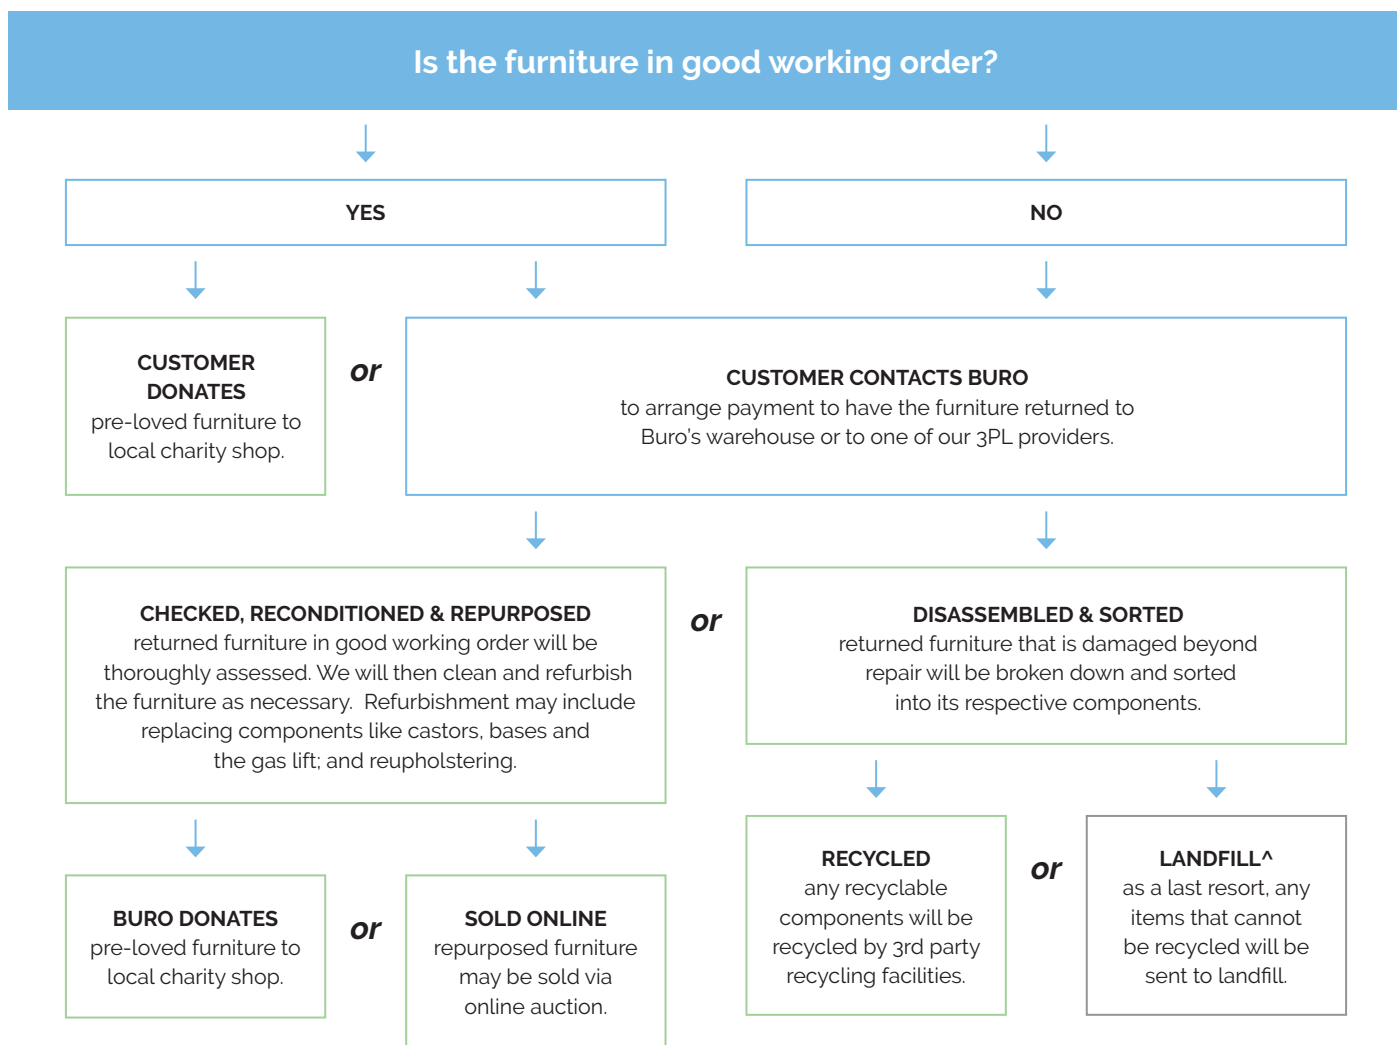

Buro Product Stewardship Programme.

We encourage repurposing and recycling of pre-loved office furniture to reduce our impact on the environment. When a customer has Buro furniture* that they wish to dispose of, we apply the following steps to determine the most appropriate method.

To mitigate our CO2 footprint over the next 50 years, we're working with **Trees That Count**, a conservation charity dedicated to planting native trees.

By funding the planting of native trees, we're supporting efforts to increase biodiversity across New Zealand.

Buro proudly support **Greening Australia**.

Greening Australia has been restoring Australia's unique landscapes and protecting biodiversity at scale through collaborative, science-based programs for over 40 years.
www.greeningaustralia.org.au

As a **Sedex member** we are committed to being a responsible business, sourcing responsibly, and improving ethical standards and working conditions within the supply chain.

*Qualifying furniture must be Buro branded product (Buro Seating, Konfurb, Mondo), or a partner exclusive brand.
^Many of our products are GREENGUARD certified for safe emission levels. This reduces the environmental impact when sending any components to landfill.