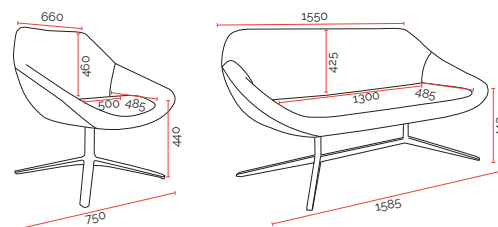

- **GREENGUARD** certification
- Test to **ANSI/BIFMA** x5.4-2012

Fabric Meterage. (m)

1.5m wide

Skann Chair	2.5 (one colour) 0.6 (seat) / 2.0 (shell)
Skann Sofa	5.0 (one colour) 1.2 (seat) / 4.0 (shell)

Skann Chair	
Overall	750w / 760d / 810h
Back	660w / 460h
Seat	500w / 485d
Seat Height	440h

Skann Sofa	
Overall	1585w / 690d / 810h
Back	1550w / 425h
Seat	1300w / 485d
Seat Height	440h

Quality Assurance and Accreditations.