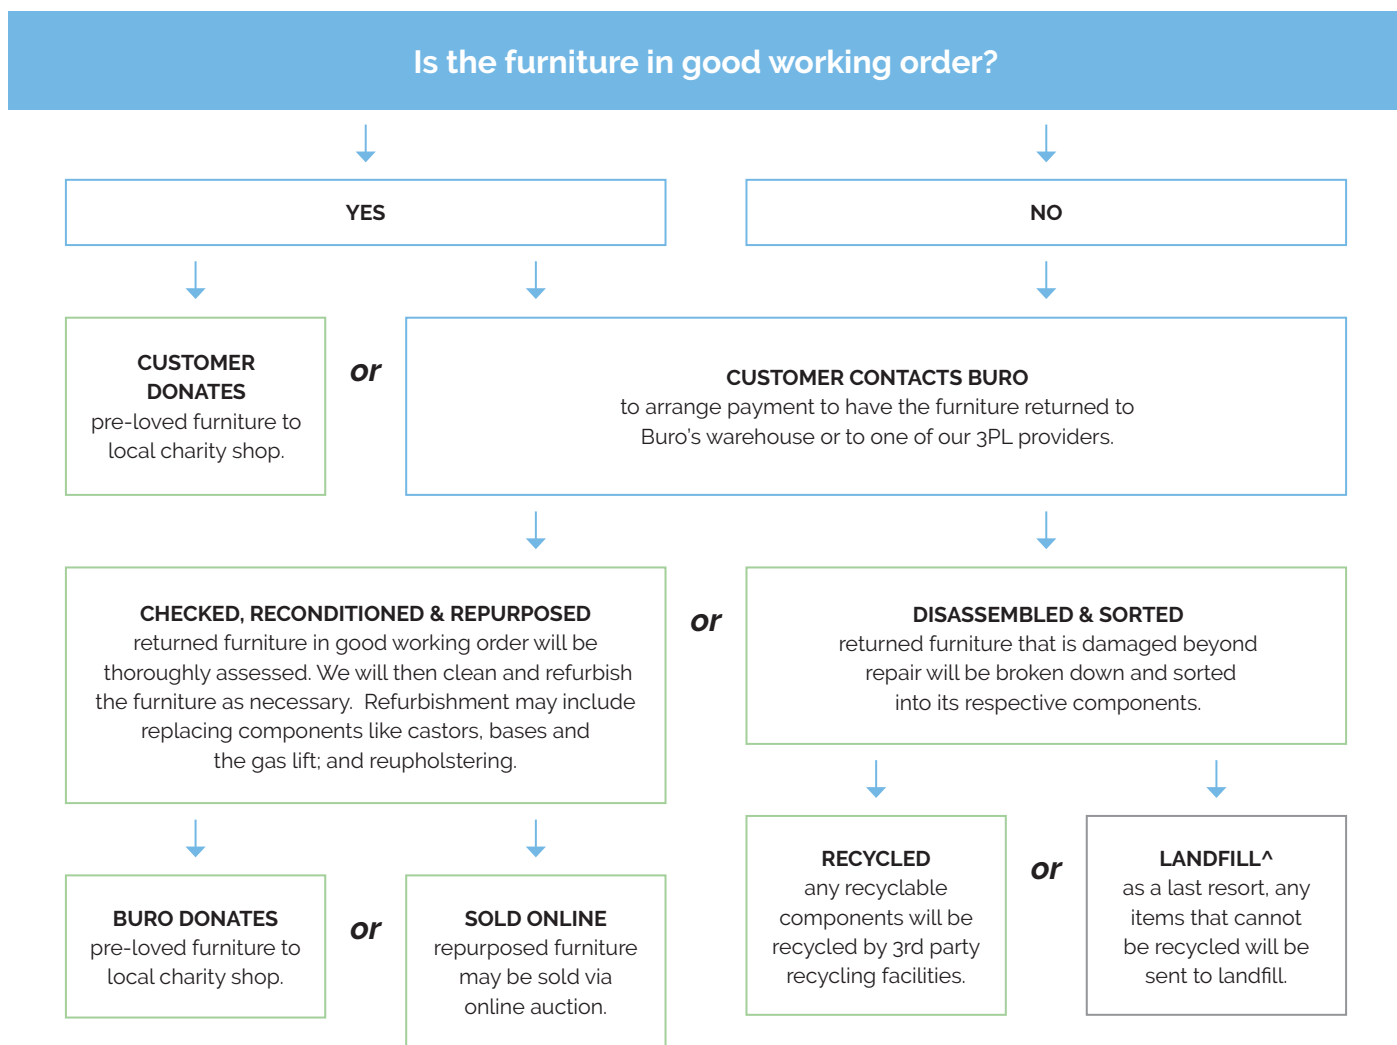

We encourage repurposing and recycling of pre-loved office furniture to reduce our impact on the environment. When a customer has Buro furniture* that they wish to dispose of, we apply the following steps to determine the most appropriate method.