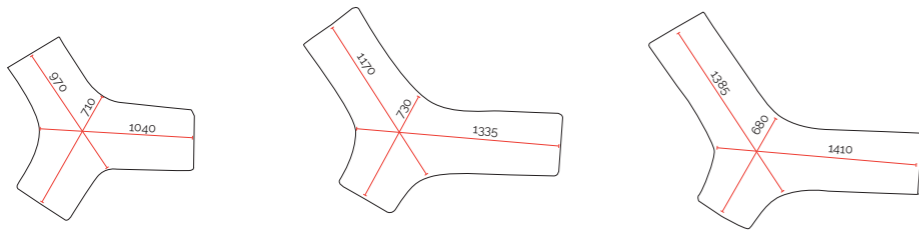

 Konfurb

Konfurb Stem Series

buroseating.com

Konfurb by
buro
ergonomics at work®

Konfurb Stem Series

The Konfurb Stem is modular collaborative soft seating that promotes communication, creativity and learning. Available in three different forms, each piece is a 'Y' shaped design with different dimensions that can be used independently or as a two or three piece design. Perfect for presentation spaces, hospitality, events, lobbies, libraries and education environments.

Configuration & Inspiration.

Stem A (Small) Stem B (Medium) Stem C (Large) Stem A & Stem C Stem A & Stem B

Stem A (Small) Stem B (Medium) Stem C (Large)

Stem A & Stem C Stem with back (Indent)

Product Codes.

Stem Project Models ³	
Stem A (Small)	KON725-A
Stem B (Medium)	KON725-B
Stem C (Large)	KON725-C

Fabric Meterage. (m)

1.5m wide

Stem A	2.3
Stem B	3.5
Stem C	3.6

Features.

- Promotes communication and learning
- Promotes creativity
- Modular options to optimise use of the workplace
- Heavy duty inner frame construction
- High density soft pile foam (meets CA 117 Section A Part I & Section D Part II)
- Customer Specified fabric
- Optional contrasting upholsteries available
- No assembly required

Custom Options.

- Stem with back³

Specifications. (mm)

Stem A (Small)	1380w / 1230d / 400h
Stem B (Medium)	1870w / 1040d / 400h
Stem C (Large)	2120w / 1000d / 400h

Quality Assurance and Accreditations.

Buro Product Stewardship Programme.