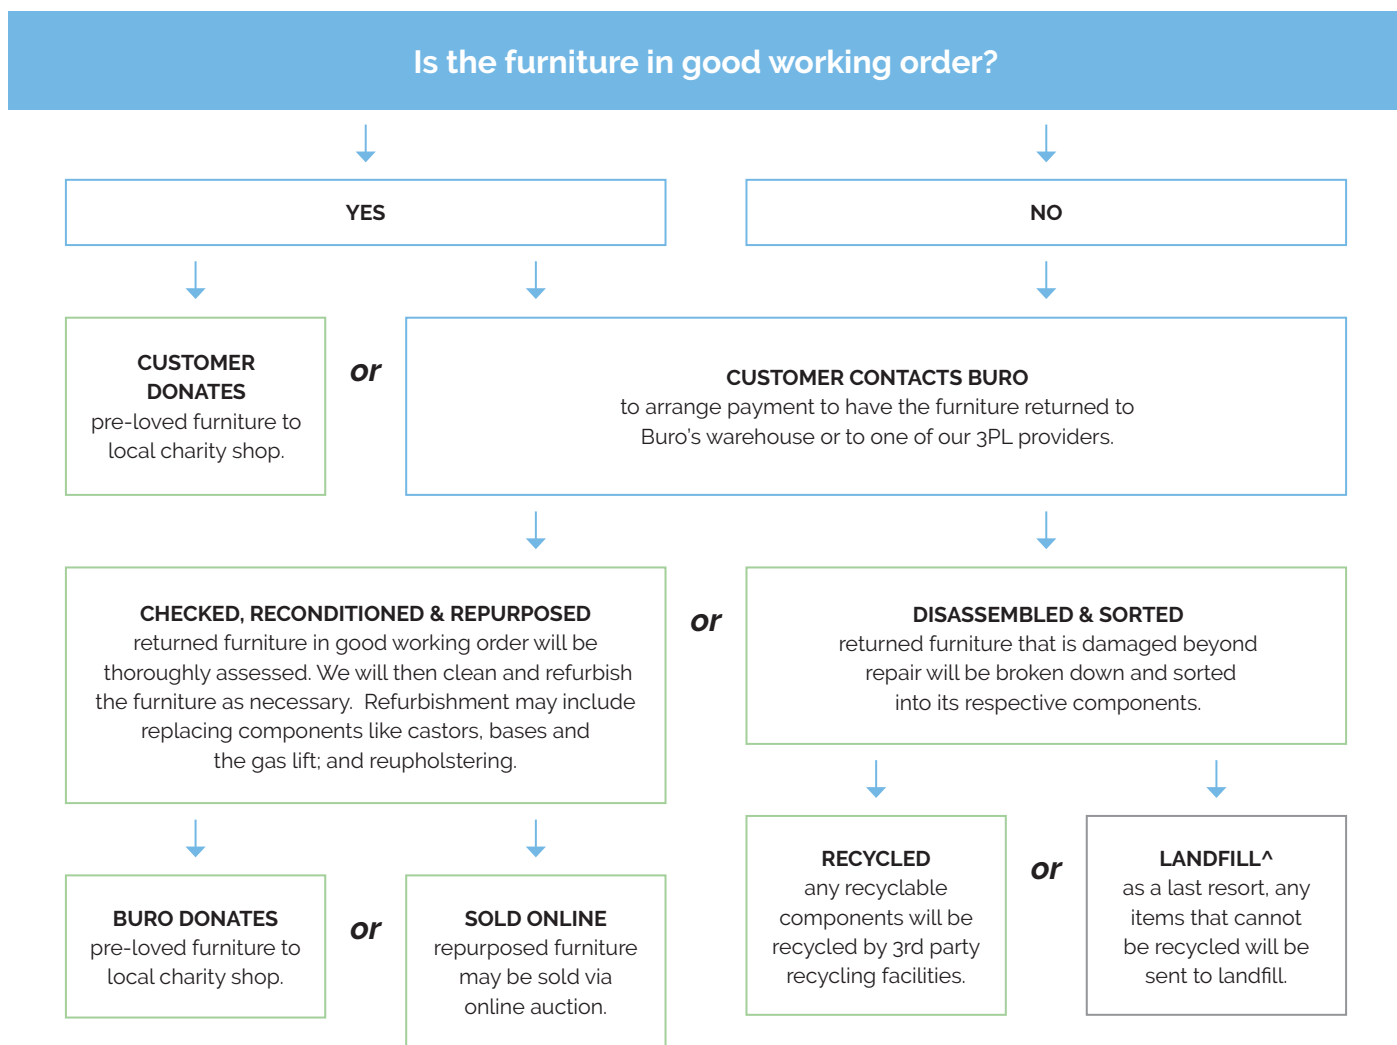

Specifications. (mm)

Back	490w / 440h
Seat	505w / 485d
Seat Height	440h
Overall	665w / 600d / 725h

Quality Assurance and Accreditations.

Buro Product Stewardship Programme.

We encourage repurposing and recycling of pre-loved office furniture to reduce our impact on the environment. When a customer has Buro furniture* that they wish to dispose of, we apply the following steps to determine the most appropriate method.