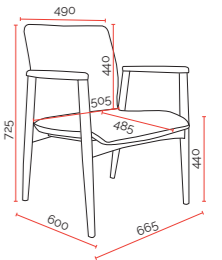

Specifications. (mm)

Back	490w / 440h
Seat	505w / 485d
Seat Height	440h
Overall	665w / 600d / 725h

Quality Assurance and Accreditations.

Buro Product Stewardship Programme.

We encourage repurposing and recycling of pre-loved office furniture to reduce our impact on the environment. When a customer has Buro furniture* that they wish to dispose of, we apply the following steps to determine the most appropriate method.