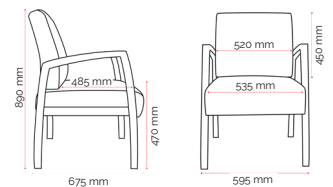

International Standards.

The Buro Bella chair is supported by the following Internationally recognised standards:

- Test to **ANSI/BIFMA x5.1-2011** General-Purpose Office Chairs

Features.

- Strong solid wood white maple coloured frame
- Generous & supportive seat & back
- Heavy duty 2 pack polyurethane lacquer
- Quality high density foam
- Dillon PU Anti-Microbial Stratus upholstery
- Adjustable height leveling glides

Custom Options.

- Other colours Dillon PU Anti-Microbial or Gin Rummy upholstery⁴
- Customer specified upholstery⁴
- Customer specified frame colours⁴

Specifications. (mm)

Overall	595w / 675d / 890h
Back	520w / 450h
Seat	535w / 485d
Seat Height	470h

Upholstery.

Dillon PU² Custom³