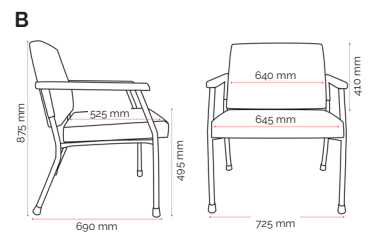

International Standards.

The Buro Concord chair is supported by the following Internationally recognised standards:

- Test to **ANSI/BIFMA x5.1-2011** General-Purpose Office Chairs

Features.

- 250kg capacity loading
- Heavy Duty 2mm gauge round tube steel frame
- Durable black powder coated frame
- High density polyurethane contoured moulded foam enhances the sitting experience
- Polyurethane arm caps for extra comfort

Custom Options.

- Other Dillon Anti-Microbial PU upholstery colours³
- Customer Specified fabrics³

Specifications. (mm)

Overall	725w / 690d / 875h
Back	640w / 410h
Seat	645w / 525d
Seat Height	495h

MOQ: 20^{2&3}

Upholstery.

Dillon PU² Custom³

Stratus
PU17
(Anti-Microbial)