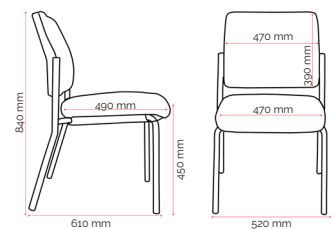

Features.

- Generous size seat and back
- Stackable*
- PU moulded foam seat and high density foam back
- Reflective silver or black powder-coat frame

Custom Options.

- With arms
- 40mm Glides for extra seat height (CE1153P)

Specifications. (mm)

Overall	520w / 610d / 840h
Back	470w / 390h
Seat	470w / 490d
Seat Height	450h

*Recommended safe stacking height: 4 chairs

Carton Dimensions.

Width	580
Height	250
Length	980
Weight	11 kg

Upholstery.

Jett	Dillon PU	Custom⁴
Black³ FY63	Black³ PU13	Custom Upholstery Available