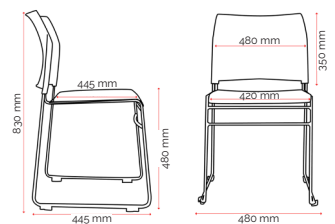

International Standards.

The Buro Maxim is supported by the following Internationally recognised standards:

- ANSI/BIFMA x5.1-2011 - General-Purpose Office Chairs

Features.

- Stackable
- Quality chrome plated tubular frame or black powder coat frame
- Upholstered black vinyl seat
- Strong polypropylene back
- Linkable - without tablet only
- Free trolley with every 35 ordered

Custom Options.

- Silver powder coated tubular frame³
- With writing tablet³
- Heavy duty linking system³
- Colour options available³
- Customer specified fabric (seat only)³

Specifications. (mm)

Overall	480w / 445d / 830h
Back	480w / 350h
Seat	420w / 445d
Seat Height	480h

Recommended safe stacking height:

- Floor Stacking: 10 chairs
- Trolley Stacking: 25 chairs

Weight	5 kg

Upholstery.

Polypropylene (Back)

Black²
3

Vinyl (Seat)

Black²
V3

Custom³

Custom Upholstery Available (SEAT)