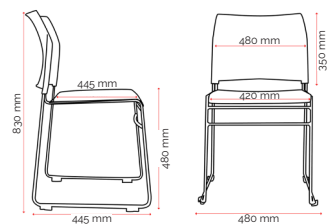

International Standards.

The Buro Maxim is supported by the following Internationally recognised standards:

- ANSI/BIFMA x5.1-2017 - General-Purpose Office Chairs

Features.

- Stackable
- Quality reflective silver or black powder coat frame
- Upholstered black vinyl seat
- Strong recycled polypropylene back
- Linkable
- Free trolley with every 35 ordered

Custom Options.

- With writing tablet³
- Heavy duty linking system³
- Colour options available³
- Customer specified fabric (seat only)³

Specifications. (mm)

Overall	480w / 445d / 830h
Back	480w / 350h
Seat	420w / 445d
Seat Height	480h

Recommended safe stacking height:

- Floor Stacking: 10 chairs
- Trolley Stacking: 25 chairs

Weight	5 kg

Upholstery.

Polypropylene (Back)

Vinyl (Seat)

Custom³