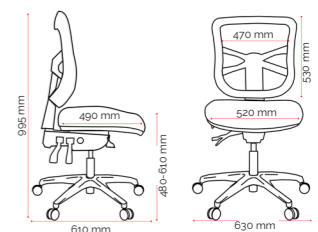

Upholstery.