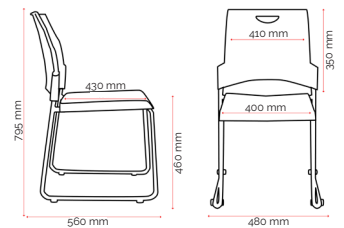

International Standards.

The Buro Pronto is supported by the following Internationally recognised standards:

- Test to **ANSI/BIFMA x5.1-2002** - General-Purpose Office Chairs

Features.

- Stackable
- Linkable
- Quality silver powder coated frame
- Hand hold for ease of movement
- Free trolley with every 28 Pronto chairs ordered

Specifications. (mm)

Overall	480w / 560d / 795h
Back	410w / 350h
Seat	400w / 430d
Seat Height	460h

Recommend safe stacking height:

- Floor Stacking: 8 chairs
- Trolley Stacking: 15 chairs

Colours.

Polypropylene

Black ²
3