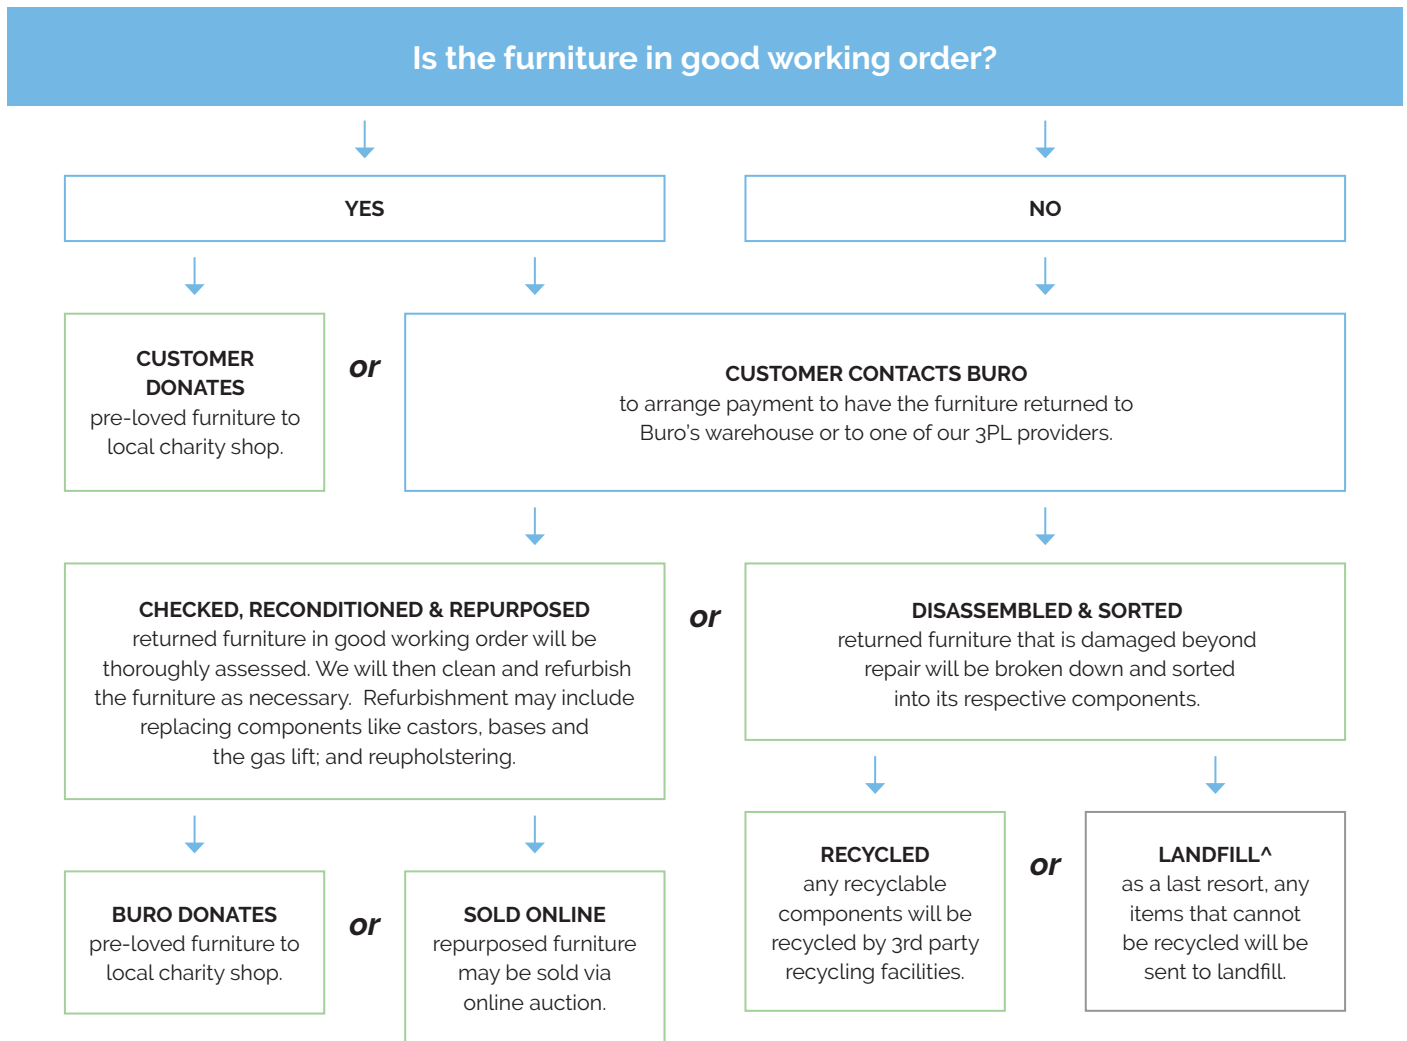

Black ²
3

Quality Assurance and Accreditations.

Buro Product Stewardship Programme.

We encourage repurposing and recycling of pre-loved office furniture to reduce our impact on the environment. When a customer has Buro furniture* that they wish to dispose of, we apply the following steps to determine the most appropriate method.