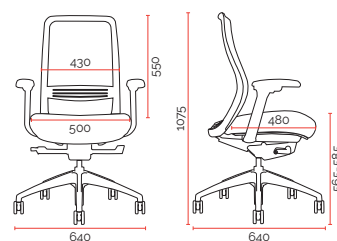

International Standards.

Fabric Meterage. (m)

The Konfurb Luna chair is supported by the following Internationally recognised standards:

Luna Seat 0.8

- **AFRDI 142 Rated Load** 135kg single shift certification²
- **AFRDI Green Tick Certification** Level B Gold
- **GREENGUARD Gold** certification
- Tested to **ANSI/BIFMA X5.1-2011** General-Purpose Office Chairs
- **Endorsed by** Australian Physiotherapy Association

Features.

Specifications. (mm)

- Breathable mesh back
- Large nylon base with 65mm castors
- High density polyurethane seat foam for durability & comfort
- Depth adjustable seat slide
- Lockable, synchronised seat & back tilt with tension adjustment
- 4D Height adjustable arms
- Adjustable lumbar support (Black: black lumbar, White: grey lumbar)
- Assembly required

Overall 640w / 640d / 1075h
Back 430w / 550h
Seat 500w / 480d
Seat Height 465-585h
Seat Depth Adjustment* 410-460d

Custom Options.

- Custom specified fabric (seat only)
- Soft PU castors (PC016)
- Assorted mesh colours³
- Polished Aluminium Base (KON150-BASE)
- Chrome gas lift (KON150-C-G/LIFT)
- Headrest, Black (KON150-3-HEAD)
- Headrest, Grey (KON150-2-HEAD)
- 2D Height adjustable arms, Black (KON150-3-ARM2D)