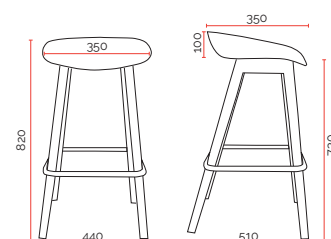

Pala Seat 0.7

Features.

- Solid wood natural colour frame with hard wearing 2pac PU clear lacquer
- Black powder coated steel footrest
- Hard wearing PP contoured seat shell or Grey LAR seat upholstery
- Adjustable height leveling guides
- Assembly required

Custom Options.

- Customer specified upholstery²

Specifications. (mm)

Back	350w / 100h
Seat	350w / 350d
Seat Height	730h
Overall	440w / 510d / 820h

Quality Assurance and Accreditations.

Buro Product Stewardship Programme.