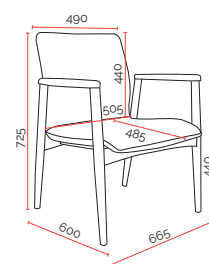

Specifications. (mm)

Back 490w / 440h
Seat 505w / 485d
Seat Height 440h
Overall 665w / 600d / 725h

Quality Assurance and Accreditations.

Buro Product Stewardship Programme.

We encourage repurposing and recycling of pre-loved office furniture to reduce our impact on the environment. When a customer has Buro furniture* that they wish to dispose of, we apply the following steps to determine the most appropriate method.