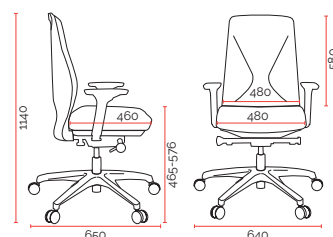

- **RED DOT** Award 2021 - Winner
- **iF DESIGN** Award 2021

Features.

- Manufactured using 100% recycled plastic
- Tool-free assembly
- Unique dual lumbar adjustment
- Synchronised mech with 3° forward tilt
- Lockable, synchronised seat & back tilt with tension adjustment
- Depth adjustable seat slide
- Breathable mesh fabric
- High density polyurethane seat foam for durability & comfort
- Height and width adjustable arms
- Black nylon base
- 60mm free rolling hard castors
- Endorsed by the Australian Physiotherapy Association

Specifications. (mm)

Back	480w / 580h
Seat	480w / 460d
Seat Height	465-576h
Seat Depth Adjustment*	410-465d
Overall	640w / 650d / 1140h

Custom Options.

- Custom seat upholstery (0.35m required, 1.5m wide)