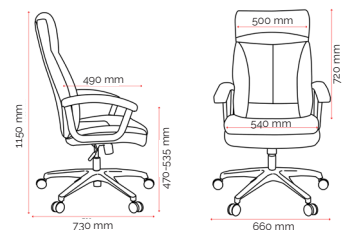

International Standards.

The Buro Dakota II is supported by the following Internationally recognised standards:

- ANSI/BIFMA x5.1-2017 General-Purpose Office Chairs

Features.

- Adjustable seat height
- Synchronised adjustable seat and back rest angle
- High density polyurethane moulded foam
- Body weight tension adjustment
- Fixed PU capped arm rests

Specifications. (mm)

Overall	660w / 730d / 1150h
Back	500w / 720h
Seat	540w / 490d
Seat Height	470-535h

Carton Dimensions.

Width	810
Height	650
Length	380
Weight	17.5 kg

Upholstery.

PU

Black²
PU₃

Quality Assurance and Accreditations.