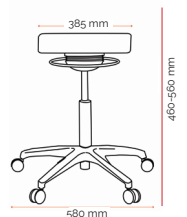

Features.

- 360° seat tilt to promote 'active sitting'
- Choice of glides or 50mm castors in the box
- Adjustable seat height

Specifications. (mm)

Overall	580w / 580d / 460h
Seat	385dia
Seat Height	460-560h

Carton Dimensions.

Width	550
Height	200
Length	520
Weight	6.5 kg

Upholstery.

PU

Black²
PU3

Quality Assurance and Accreditations.

Buro Product Stewardship Programme.

We encourage repurposing and recycling of pre-loved office furniture to reduce our impact on the environment. When a customer has Buro furniture* that they wish to dispose of, we apply the following steps to determine the most appropriate method.