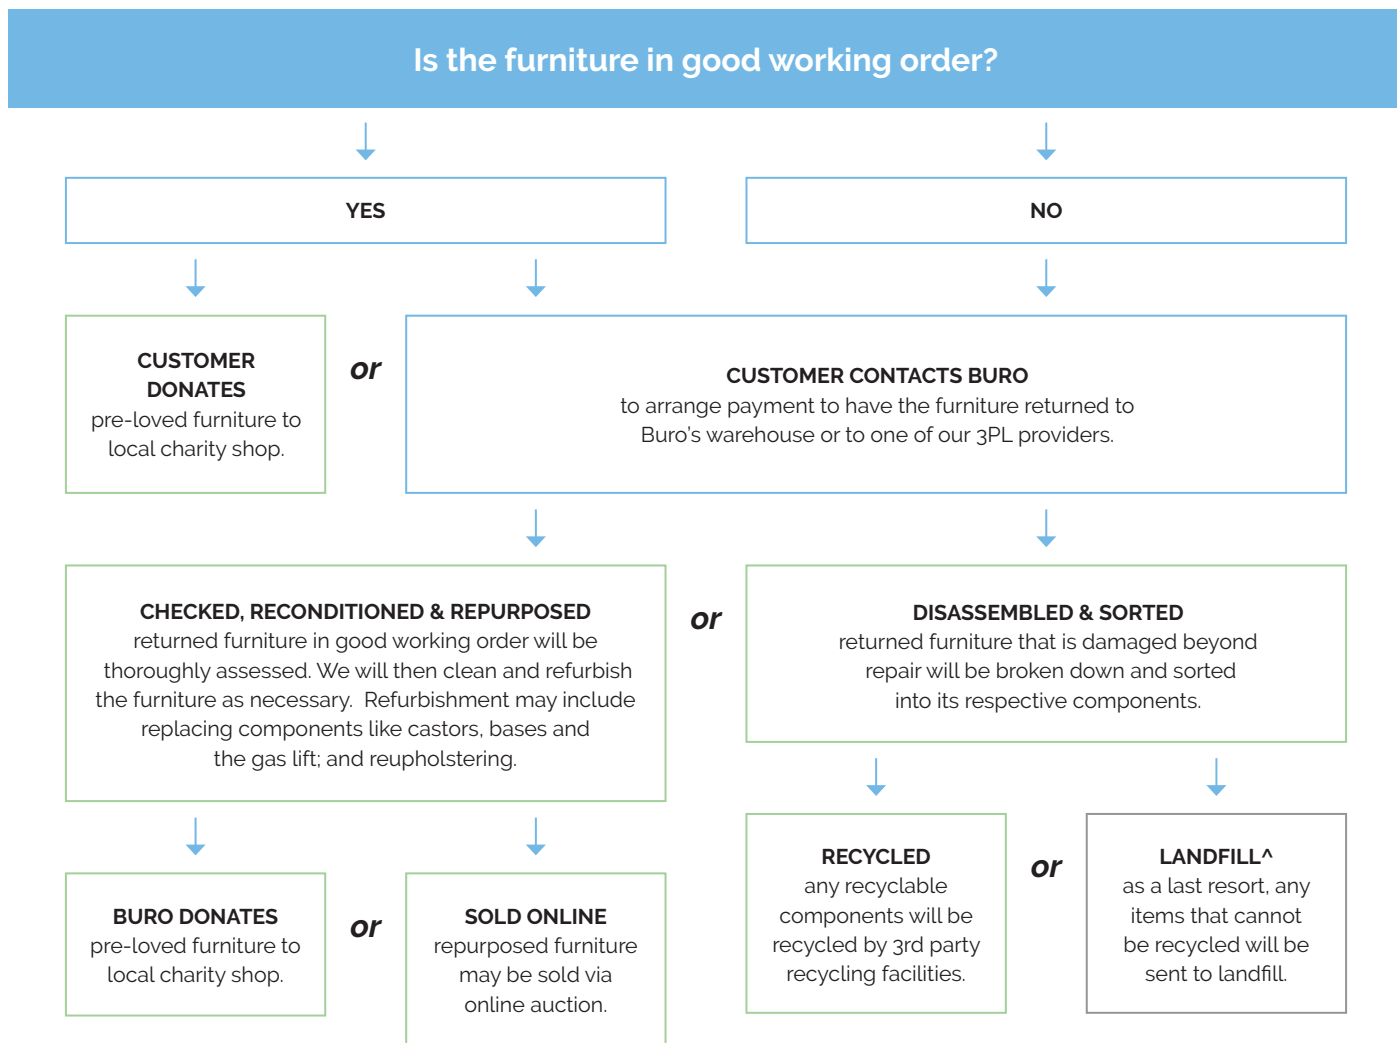

Carton Dimensions.

Width	550
Height	200
Length	520
Weight	6.5 kg

Upholstery.

PU

Black²
PU3

Quality Assurance and Accreditations.

Buro Product Stewardship Programme.

We encourage repurposing and recycling of pre-loved office furniture to reduce our impact on the environment. When a customer has Buro furniture* that they wish to dispose of, we apply the following steps to determine the most appropriate method.