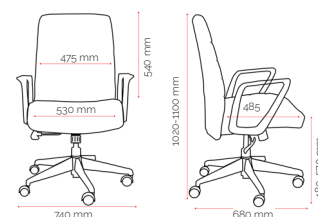

- **GREENGUARD** certification
- **100% FSC®** certified wood

Features.

- Adjustable seat height
- Bonded leather
- Synchronised back and seat tilt
- Removable arms

Specifications. (mm)

Overall	740w / 680d / 1020h
Back	475w / 540h
Seat	530w / 485d
Seat Height	480-570h

Carton Dimensions.

Width	730
Height	660
Length	390
Weight	17.5 kg

Upholstery.

Bonded Leather

Black²
BL3

Quality Assurance and Accreditations.

Buro Product Stewardship Programme.

We encourage repurposing and recycling of pre-loved office furniture to reduce our impact on the environment. When a customer has Buro furniture* that they wish to dispose of, we apply the following steps to determine the most appropriate method.