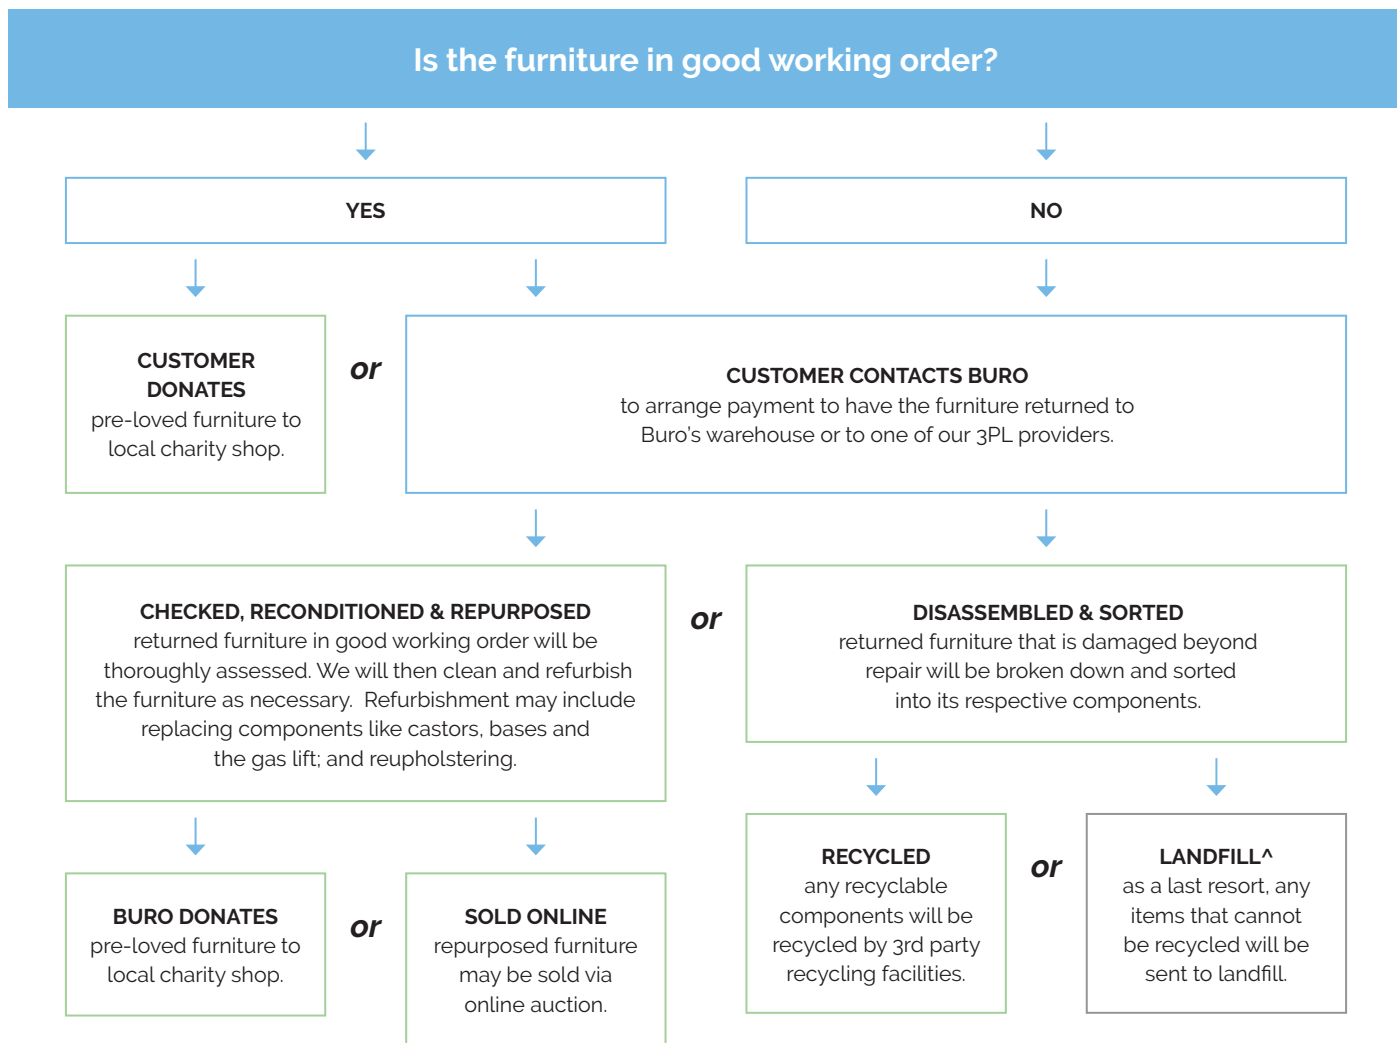

- **GREENGUARD** certification
- **100% FSC®** certified wood

Features.

- Adjustable seat height
- Bonded leather
- Synchronised back and seat tilt
- Removable arms

Specifications. (mm)

Overall	740w / 680d / 1020h
Back	475w / 540h
Seat	530w / 485d
Seat Height	485-565h

Carton Dimensions.

Width	730
Height	660
Length	390
Weight	17.5 kg

Upholstery.

Bonded
Leather

Black ²
BL3

Quality Assurance and Accreditations.

Buro Product Stewardship Programme.

We encourage repurposing and recycling of pre-loved office furniture to reduce our impact on the environment. When a customer has Buro furniture* that they wish to dispose of, we apply the following steps to determine the most appropriate method.