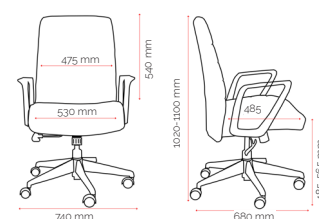

- **GREENGUARD** certification
- **100% FSC®** certified wood

Features.

- Adjustable seat height
- Bonded leather
- Synchronised back and seat tilt
- Removable arms

Specifications. (mm)

Overall	740w / 680d / 1020h
Back	475w / 540h
Seat	530w / 485d
Seat Height	485-565h

Carton Dimensions.

Width	730
Height	660
Length	390
Weight	17.5 kg

Upholstery.

Bonded
Leather

Black ²
BL3

Quality Assurance and Accreditations.

Buro Product Stewardship Programme.

We encourage repurposing and recycling of pre-loved office furniture to reduce our impact on the environment. When a customer has Buro furniture* that they wish to dispose of, we apply the following steps to determine the most appropriate method.