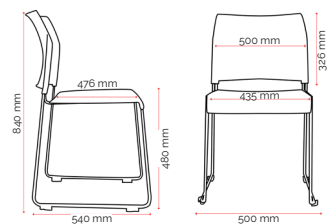

International Standards.

The Buro Maxim Sled Mesh is supported by the following Internationally recognised standards:

- ANSI/BIFMA x5.1-2017 - General-Purpose Office Chairs

Features.

- Black powder coated sled frame
- Strong polypropylene seat
- Breathable mesh back
- Stackable
- Linkable
- Free trolley with every 35 ordered

Custom Options.

- Additional trolleys can be purchased as required (POA)

Specifications. (mm)

Overall	500w / 540d / 840h
Back	500w / 326h
Seat	435w / 476d
Seat Height	480h

Recommended safe stacking height:

- Floor Stacking: 10 chairs
- Trolley Stacking: 25 chairs

Weight	5.2 kg

Colours.

Polypropylene