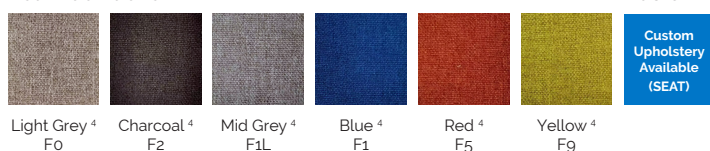

Custom Options.

- Seat pad (KON750-PAD)⁴

Specifications. (mm)

Back 570w / 430h
Seat 470w / 430d

4 Leg
Overall 570w / 580d / 840h
Seat Height 445h

Cantilever
Overall 570w / 550d / 840h
Seat Height 445h

Sled Barstool
Overall 530w / 560d / 980h
Seat Height 610h

Colours.

Frame/Shell⁴

Seat Pad Fabric⁴

*Recommended safe stacking height:

4 Leg 4
Sled Barstool 4

Quality Assurance and Accreditations.

¹5 Yr Guarantee: Excludes upholstery. Guarantee conditions apply, please see buroseating.com. ²4 Leg model ³Cantilever model ⁴MOQ's and extended lead times apply, please see buroseating.com for definitions & conditions. ⁵Frame colour only. **General:** In the interests of product development, Buro reserves the right to alter product specifications & features without notice.