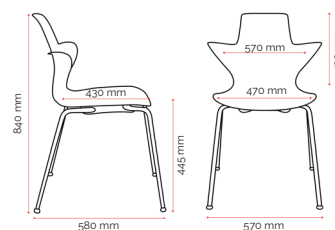

Custom Options.

- Seat pad (KON750-PAD)⁴

Specifications. (mm)

Back 570w / 430h
Seat 470w / 430d

4 Leg
Overall 570w / 580d / 840h
Seat Height 445h

Cantilever
Overall 570w / 550d / 840h
Seat Height 445h

Sled Barstool
Overall 530w / 560d / 980h
Seat Height 610h

Colours.

Frame/Shell⁴

Seat Pad Fabric⁴

*Recommended safe stacking height:

4 Leg 4
Sled Barstool 4

Quality Assurance and Accreditations.

¹5 Yr Guarantee: Excludes upholstery. Guarantee conditions apply, please see buroseating.com. ²4 Leg model ³Cantilever model ⁴MOQ's and extended lead times apply, please see buroseating.com for definitions & conditions. ⁵Frame colour only. **General:** In the interests of product development, Buro reserves the right to alter product specifications & features without notice.