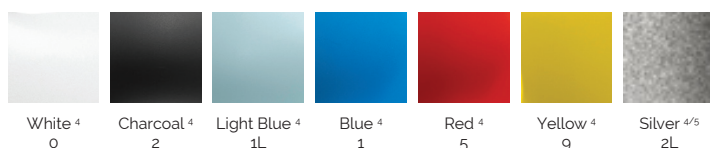

Colours.

Frame/Shell⁴