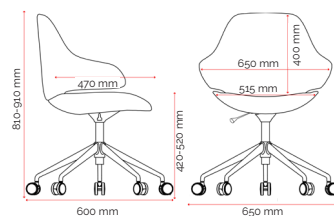

International Standards & Awards.

The Konfurb Orbit 5 Star chair is supported by the following internationally recognised standard:

- Tested to **ANSI/BIFMA X5.1-2017** General-Purpose Office Chairs

Designer.

Mac Stopa, award-winning architect and designer whose work spans several design disciplines. Designer of the Konfurb Orbit.

Features.

- Moulded foam on metal frame construction
- Black powdercoated aluminium 5 star swivel base
- 60mm PU castors
- Height adjustable mech with locking tilt
- Tool free assembly required

Specifications. (mm)

Overall	650w / 600d / 810-910h
Back	650w / 390h
Seat	515w / 470d
Seat Height	420-520h
Arm Height	590-690h

Carton Dimensions 730w / 670d / 380h

Colours.

Colours

Charcoal
2

Olive
4

Rust
7

Quality Assurance and Accreditations.