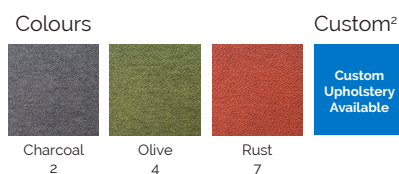

International Standards & Awards.

The Konfurb Orbit 5 Star chair is supported by the following internationally recognised standard:

- Tested to **ANSI/BIFMA X5.1-2017** General-Purpose Office Chairs

Designer.

Mac Stopa, award-winning architect and designer whose work spans several design disciplines. Designer of the Konfurb Orbit.

Features.

- Moulded foam on metal frame construction
- Black powdercoated aluminium 5 star swivel base
- 60mm PU castors
- Height adjustable mech with locking tilt
- Tool free assembly required

Specifications. (mm)

Overall	650w / 600d / 810-910h
Back	650w / 390h
Seat	515w / 470d
Seat Height	420-520h
Arm Height	590-690h

Carton Dimensions 730w / 670d / 380h

Colours.

Quality Assurance and Accreditations.