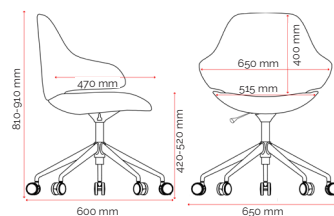

Specifications. (mm)

Overall	650w / 600d / 810-910h
Back	650w / 390h
Seat	515w / 470d
Seat Height	420-520h
Arm Height	590-690h

Carton Dimensions 730w / 670d / 380h

Colours.

Quality Assurance and Accreditations.