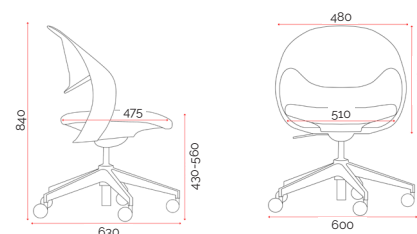

Custom Options.

- Customer specified seat fabric²
- Polished aluminium base²

Specifications. (mm)

Back	480w / 420h
Seat	510w / 475d
Seat Height	430-560h
Overall	600w / 630d / 840h

Quality Assurance and Accreditations.