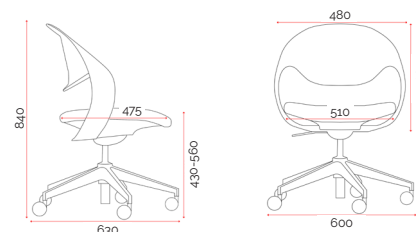

Quality Assurance and Accreditations.

5	8+	120
YEAR	(1995)	(1992)
GUARANTEE	BURO	BURO
	INDICATIVE	GUARANTEED
	DAILY SITTING	USER WEIGHT