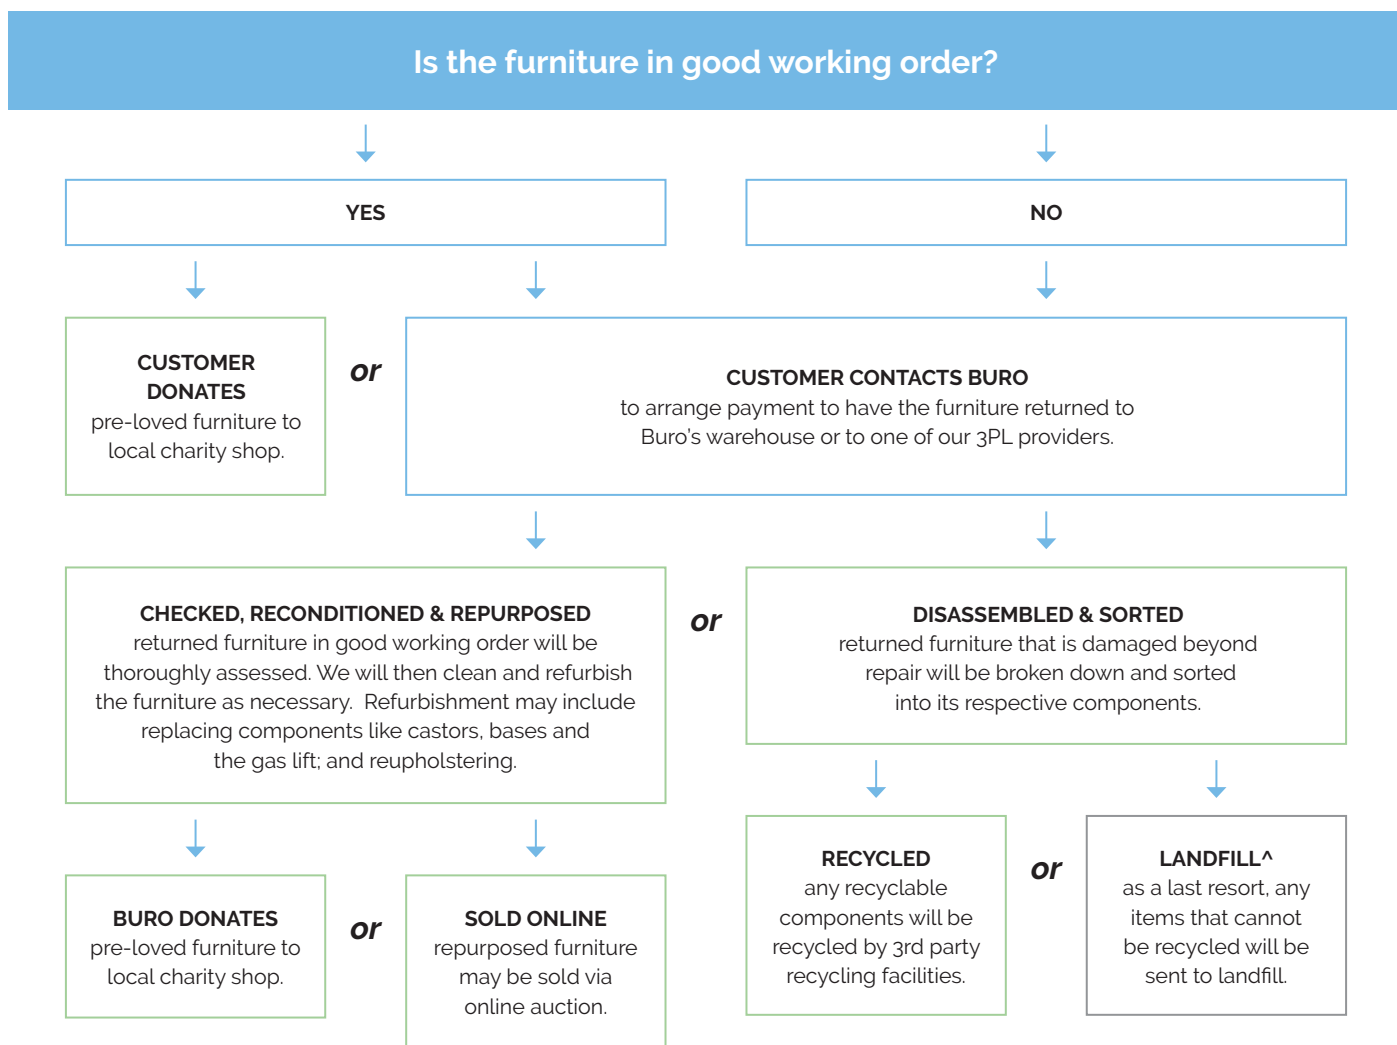

Colours.

Colours

Quality Assurance and Accreditations.

Buro Product Stewardship Programme.

We encourage repurposing and recycling of pre-loved office furniture to reduce our impact on the environment. When a customer has Buro furniture* that they wish to dispose of, we apply the following steps to determine the most appropriate method.