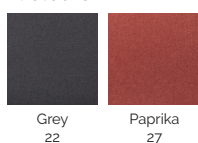

Features.

- Fully upholstered seat, backrest and armrests in grey or paprika
- Strong powdercoated steel frame in matt black or gloss paprika
- No assembly required

Specifications. (mm)

Back	520w / 325h
Seat	520w / 495d
Seat Height	460h
Overall	785w / 690d / 785h

Colours.

Colours