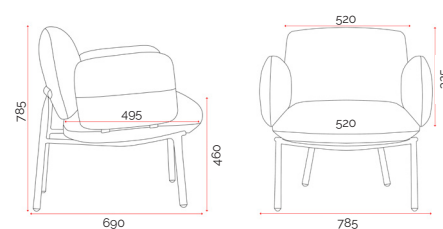

Features.

- Fully upholstered seat, backrest and armrests in grey or paprika
- Strong powdercoated steel frame in matt black or gloss paprika
- No assembly required

Specifications. (mm)

Back	520w / 325h
Seat	520w / 495d
Seat Height	460h
Overall	785w / 690d / 785h

Colours.

Colours

Quality Assurance and Accreditations.