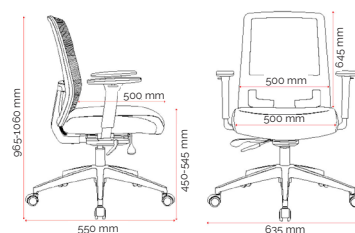

Features.

- Delivered flat packed
- Breathable mesh back
- Gas lift seat height adjustment
- Strong nylon 700mm 5 star base
- Height adjustable lumbar support
- Synchronised mechanism with 3 locking positions and seat slide
- 1D armrests with PP pads
- High density moulded 'dual foam' upholstered seat

Specifications. (mm)

Overall	635w / 550d / 965-1060h
Back	500w / 645h
Seat	500w / 500d
Seat Height	450-545h

Carton Dimensions.

Width	370
Height	650
Length	680
Weight	13.5 kg

Upholstery.

Black²
M3

Quality Assurance and Accreditations.