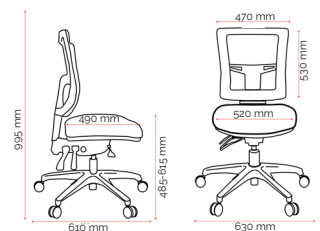

Features.

- Buro SafeTex Anti-Bacterial upholstery
- Adjustable seat height
- Ratchet height adjustable back
- Independently adjustable seat tilt - free floating or lockable
- Independently adjustable back tilt - free floating or lockable
- Depth adjustable seat slide
- High density polyurethane moulded foam seat
- Black nylon base
- 60mm Castors

Custom Options.

- Soft PU castors (CE1121P)
- Height and width adjustable arms (180-2)
- Polished aluminium base (with reflective silver powder coated gas lift)

Specifications. (mm)

Overall	630w / 610d / 995h
Back	470w / 530h
Seat	520w / 490d
Seat Height	485-615h
Seat Depth Range*	420-470d

Carton Dimensions.

Width	640
Height	370
Length	730
Weight	21 kg

Upholstery.

SafeTex (Anti-Bacterial)

Quality Assurance and Accreditations.

¹10 Yr Guarantee: Excludes upholstery. ²Buro Indicative daily sitting hours: 8+ with 10 yr guarantee ³Buro Indicative daily sitting hours: 16+ with 2 yr guarantee ⁴Static Load Testing: Furntech - AFRDI approved for users up to & including 160kg. Static Load tested to 600kg. Any Static Load test is a strength test which simulates higher than normal dynamic loads that may occasionally be applied to a chair by the user. ⁵AFRDI Standard AFRDI 142 - rated loads for office swivel chairs at 160kg - Multi Shift operations. ⁶Fabric: 7-14 working days. ^{*}Seat Depth Adjustment: Measured from back lumbar to front seat edge. **General:** Guarantee conditions apply, please see buroseating.com. For indent purchases (non stock orders) conditions may apply, please see buroseating.com for definitions & conditions. In the interests of product development, Buro reserves the right to alter product specifications & features without notice.