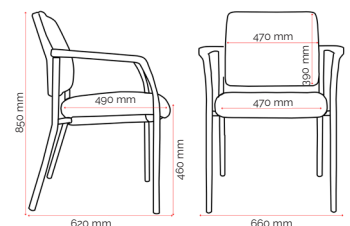

Custom Options.

- Without arms
- 40mm Glides for extra seat height (CE1153P)

Specifications. (mm)

Overall	660w / 620d / 850h
Back	470w / 390h
Seat	470w / 490d
Seat Height	460h

*Recommended safe stacking height: 4 chairs

Carton Dimensions.

Width	570
Height	270
Length	840
Weight	12 kg

Upholstery.

SafeTex (Anti-Bacterial)

Charcoal ³ 82	Olive ³ 84	Cobalt ³ 88	Rust ³ 87	Smoke ³ 89
-----------------------------	--------------------------	---------------------------	-------------------------	--------------------------