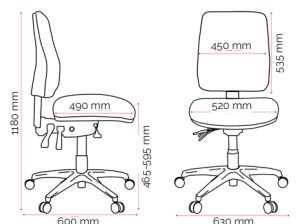

International Standards.

The Buro Roma 3L chair is supported by the following Internationally recognised standards:

- **AFRDI Level 6** Severe Commercial Certification
- **GREENGUARD** certification
- Meets Australian/ New Zealand Standard **AS/NZS 4438:1997** - Height Adjustable Swivel Chairs

Features.

- Ratchet height adjustable back/lumbar
- Independently adjustable seat angle – free floating or lockable
- Independently adjustable back rest angle – free floating or lockable
- Seat slide mechanism
- 130 x 48mm gas lift
- Polyurethane moulded foam
- Nylon base
- 60mm twin wheel castors

Custom Options.

- Height and width adjustable arms (180-2)
- Polished aluminium base (PC068)
- Soft PU castors (CE1121P)
- Customer specified fabric
- Small Seat 480w x 470d (mm) (B74612F)

Upholstery.

Ergonomic Assessment.

The Buro Roma 3L High Back chair has been ergonomically assessed by Andrew Wilson, Osteopath & Ergonomist.

"A very comfortable 3 lever chair with very comfortable and supportive seat and back rests, with a good range of adjustments that will suit a wide range of users. A very good all-round chair".

Andrew Wilson, Osteopath & Ergonomist - 12 Aug 2017

Specifications. (mm)

Overall	630w / 600d / 1180h
Back	450w / 535h
Seat	520w / 490d
Seat Height	465-595h
Seat Depth	410-460d

Carton Dimensions.

Width	640
Height	390
Length	640
Weight	21.1 kg