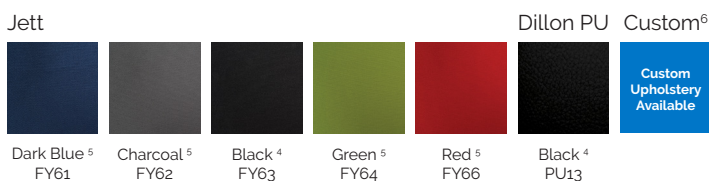

International Standards.

The Buro Roma 3L chair is supported by the following Internationally recognised standards:

- **AFRDI Level 6** Severe Commercial Certification
- **GREENGUARD** certification
- Meets Australian/ New Zealand Standard **AS/NZS 4438:1997** - Height Adjustable Swivel Chairs

Features.

- Ratchet height adjustable back/lumbar
- Independently adjustable seat angle – free floating or lockable
- Independently adjustable back rest angle – free floating or lockable
- Seat slide mechanism
- 130 x 48mm gas lift
- Polyurethane moulded foam
- Nylon base
- 60mm twin wheel castors

Custom Options.

- Height and width adjustable arms (180-2)
- Polished aluminium base (PC068)
- Soft PU castors (CE1121P)
- Customer specified fabric
- Small Seat 480w x 470d (mm) (B74612F)

Upholstery.

Ergonomic Assessment.

The Buro Roma 3L High Back chair has been ergonomically assessed by Andrew Wilson, Osteopath & Ergonomist.

"A very comfortable 3 lever chair with very comfortable and supportive seat and back rests, with a good range of adjustments that will suit a wide range of users. A very good all-round chair".

Andrew Wilson, Osteopath & Ergonomist - 12 Aug 2017

Specifications. (mm)

Overall	630w / 600d / 1180h
Back	450w / 535h
Seat	520w / 490d
Seat Height	465-595h
Seat Depth	410-460d

Carton Dimensions.

Width	640
Height	390
Length	640
Weight	21.1 kg