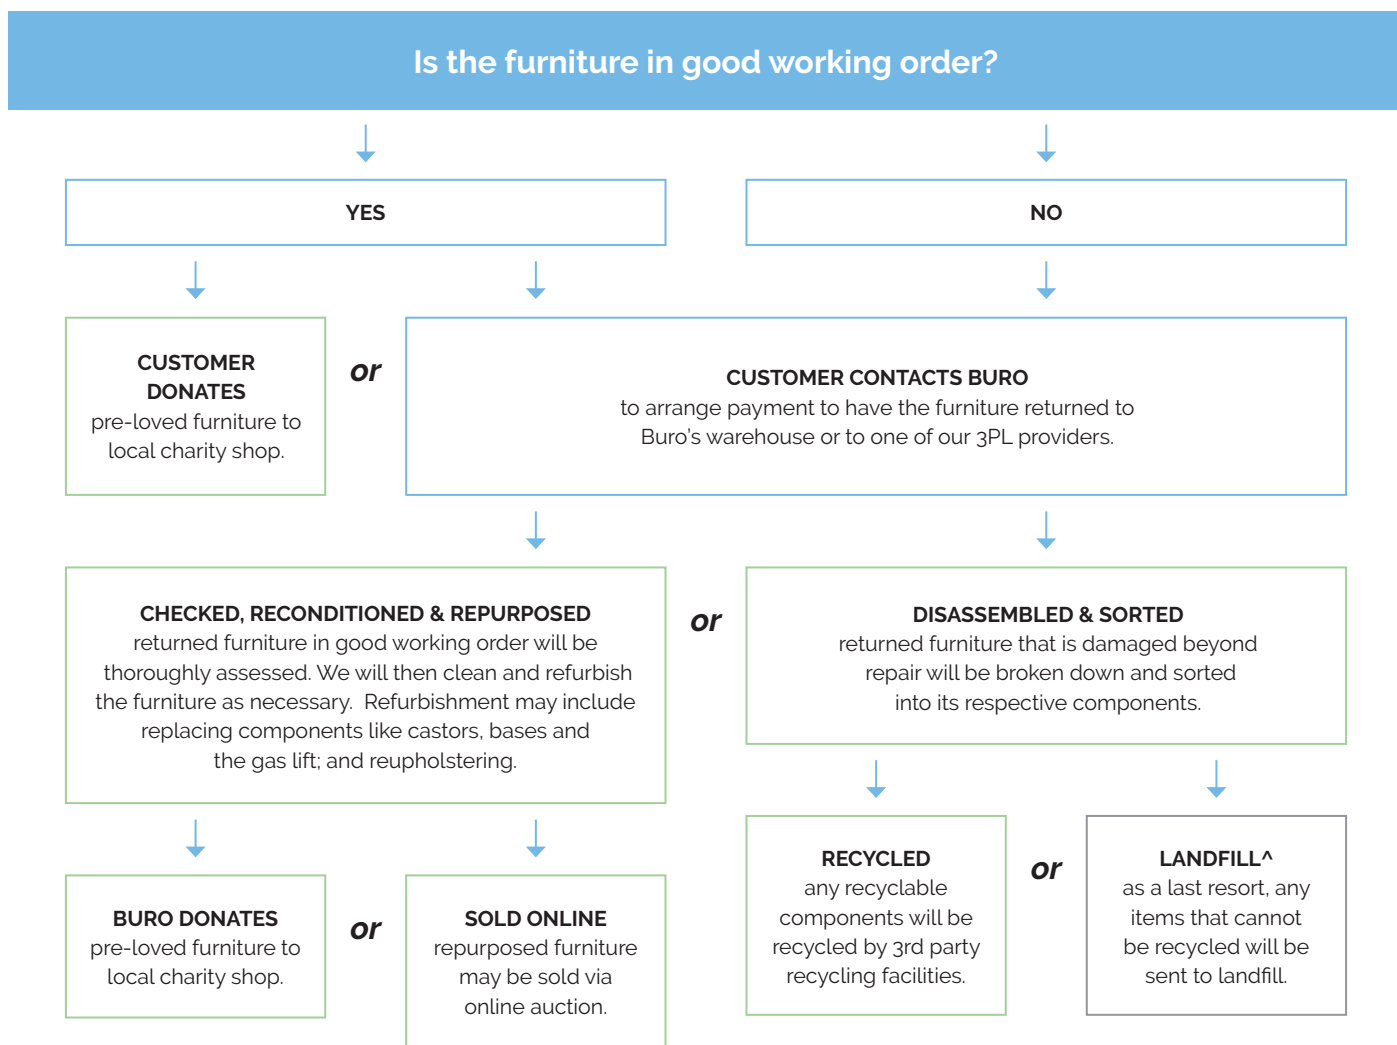

Buro Product Stewardship Programme.

We encourage repurposing and recycling of pre-loved office furniture to reduce our impact on the environment. When a customer has Buro furniture* that they wish to dispose of, we apply the following steps to determine the most appropriate method.

To mitigate our CO2 footprint over the next 50 years, we're working with **Trees That Count**, a conservation charity dedicated to planting native trees.

By funding the planting of native trees, we're supporting efforts to increase biodiversity across New Zealand.

Buro proudly support **Greening Australia**.

Greening Australia has been restoring Australia's unique landscapes and protecting biodiversity at scale through collaborative, science-based programs for over 40 years.
www.greeningaustralia.org.au

As a **Sedex member** we are committed to being a responsible business, sourcing responsibly, and improving ethical standards and working conditions within the supply chain.

*Qualifying furniture must be Buro branded product (Buro Seating, Konfurb, Mondo), or a partner exclusive brand.

^Many of our products are GREENGUARD certified for safe emission levels. This reduces the environmental impact when sending any components to landfill.