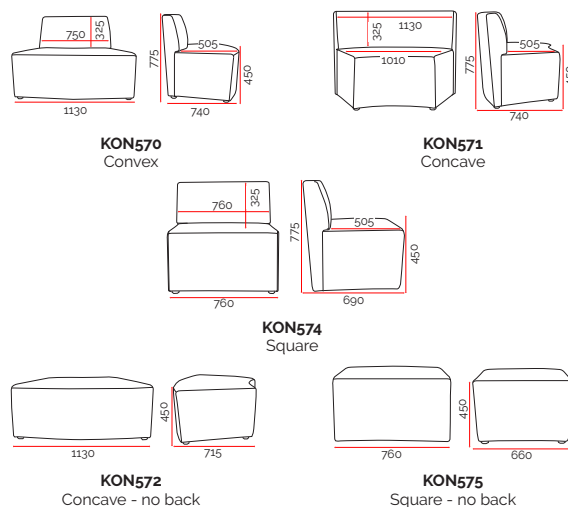

Product Codes.

Arco Project Models³

Convex	KON570
Concave	KON571
Concave - no back	KON572
Square	KON574
Square - no back	KON575

Fabric Meterage. (m)

1.6m wide

Convex	Back 1.2 / Seat 1.5
Concave	Back 1.4 / Seat 1.55
Concave - no back	2.6
Square	Back 1.3 / Seat 1.4
Square - no back	2.3

Specifications. (mm)

- Solid timber frame
- Commercial grade high density foam
- 20mm Glides

Custom Options.

- Linking brackets to join modules together.

Convex	1130w / 740d / 775h
Concave	1130w / 740d / 775h
Concave - no back	1130w / 715d / 450h
Square	760w / 690d / 775h
Square - no back	760w / 660d / 450h
Seat Height	450h

Colours.

See pg 4-6

Quality Assurance and Accreditations.

1

2