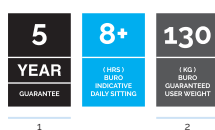

Custom Options.

- Linking brackets to join modules together.

Convex	1130w / 740d / 775h
Concave	1130w / 740d / 775h
Concave - no back	1130w / 715d / 450h
Square	760w / 690d / 775h
Square - no back	760w / 660d / 450h
Seat Height	450h

Colours.

See pg 4-6

Quality Assurance and Accreditations.

1

2

Select from our Konfurb fabric ranges to suit your interior (12-week lead time applies).

Konfurb Ara.

Konfurb Via.