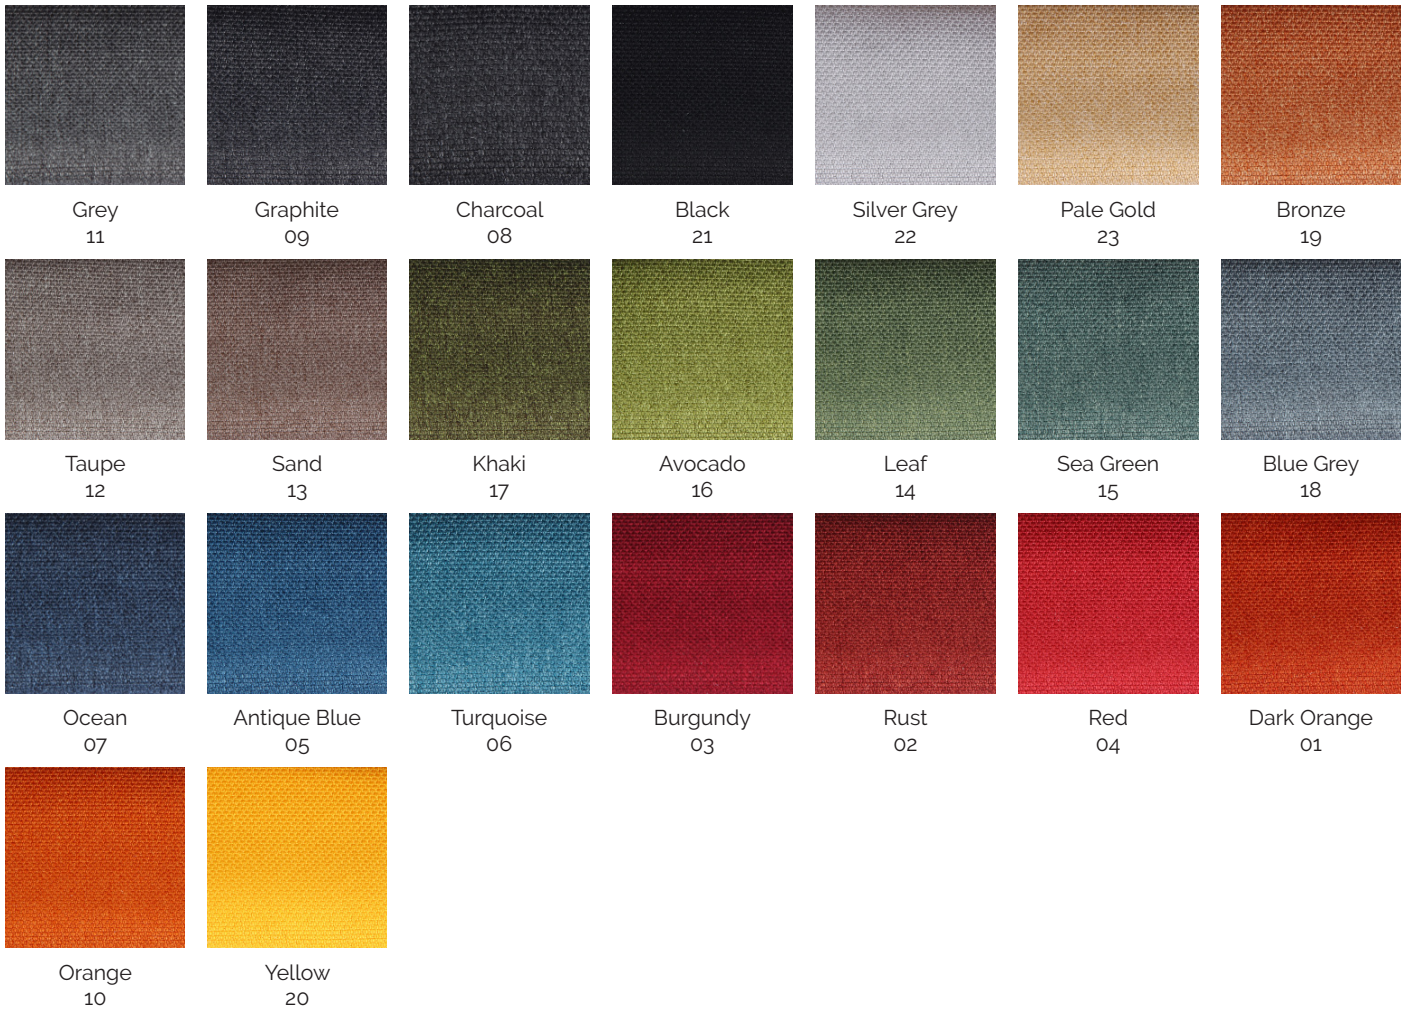

Colours.

See pg 4-6

Quality Assurance and Accreditations.

1

2

Select from our Konfurb fabric ranges to suit your interior (12-week lead time applies).

Konfurb Ara.

Konfurb Via.

Konfurb Terra.

Grey
01

Charcoal
08

Brown
09

Mustard
06

Ruby
07

Dusk
05

Sea Green
04

Sky Blue
03

Navy
02

Konfurb Geo.

Grey
02

Charcoal
05

Steel
06

Taupe
08

Mustard
03

Caramel
17

Golden Sand
10

Biscotti
21

Beige
18

Sky Blue
25

Bright Blue
30

Navy
15

Ocean Blue
14