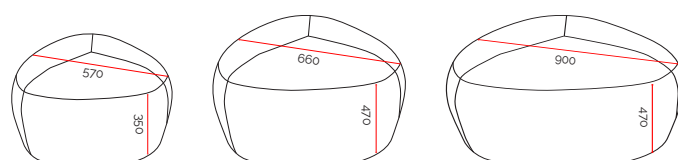

Fabric Meterage. (m)

1.52m wide

Gem Medium	1.4
Gem Large	1.5
Gem Extra Large	2.4

Features.

- High-density foam
- Strong durable inner construction
- Plastic glides (Medium)
- 20mm plastic glides (Large & Extra Large)
- No assembly required

Specifications. (mm)

Gem Medium	570w / 570d / 350h
Gem Large	660w / 660d / 470h
Gem Extra Large	900w / 900d / 470h

Colours.

See pg 4-6

Quality Assurance and Accreditations.

Select from our Konfurb fabric ranges to suit your interior (12-week lead time applies).