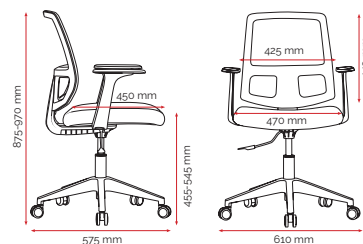

The Mondo Brook is supported by the following internationally recognised standards:

- ANSI/BIFMA X5.1-2017 General-Purpose Office Chairs

Features.

- Delivered flat packed
- Breathable mesh back with lumbar support
- Gas lift seat height adjustment
- Strong nylon 5 star base with 50mm nylon castors
- Fixed armrests

Specifications. (mm)

Overall	610w / 575d / 875-970h
Back	425w / 440h
Seat	470w / 450d
Seat Height	455-545h

Carton Dimensions.

Width	290
Height	600
Length	620
Weight	11.5 kg

Upholstery.

Black²
M3

Quality Assurance and Accreditations.